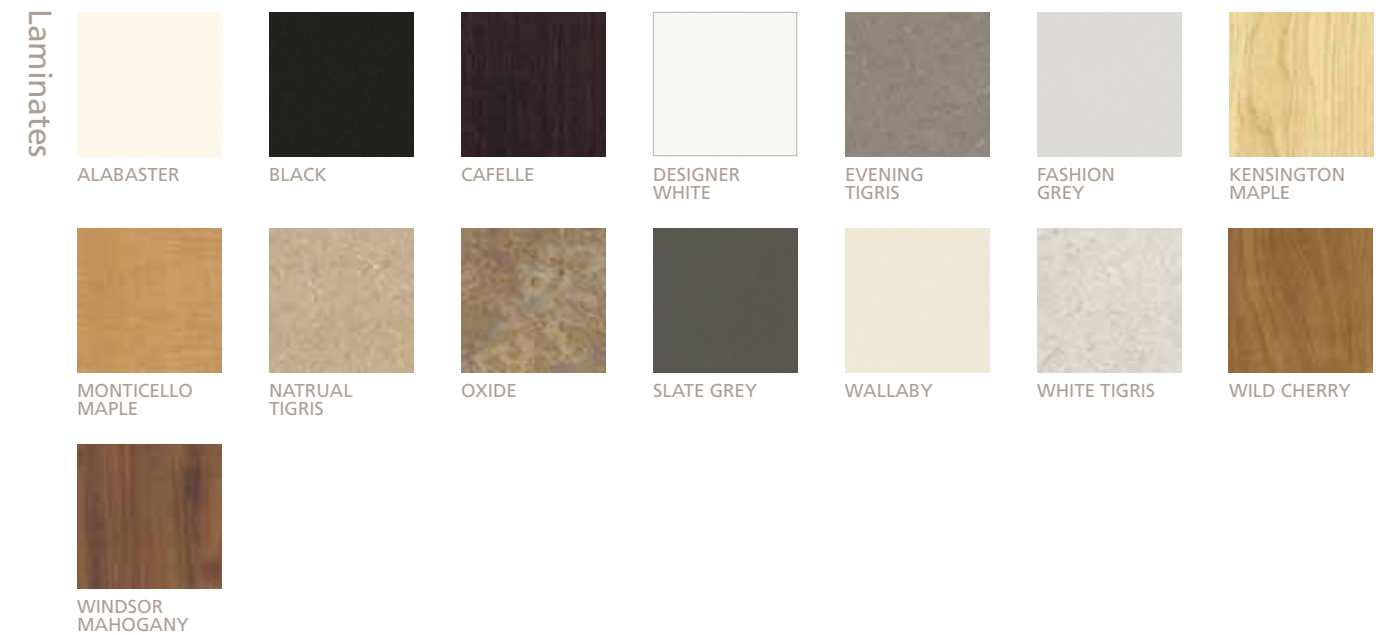

Can be converted from RH to LH in the field.