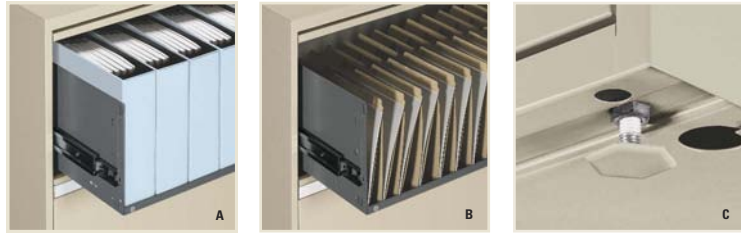

## 9300 Plus Series Lateral Files Looped Full Pull

The 9300 Series offers professional lateral file capability at an economical price and is available with fixed or receding drawer fronts. Solid construction delivers a cabinet with quality and durability. A variety of great features are offered including EDP and ring binder capabilities, all with the flexibility of three file widths.

The 9300 Plus Series has the look of higher end cabinets but at a reduced cost. Levelling glides keep the file case true, ensuring that drawers are easy to open.

**A.** Ring binder storage in "B" type receding door openings. **B.** Full depth shelves for legal documents. **C.** Levelling glides.