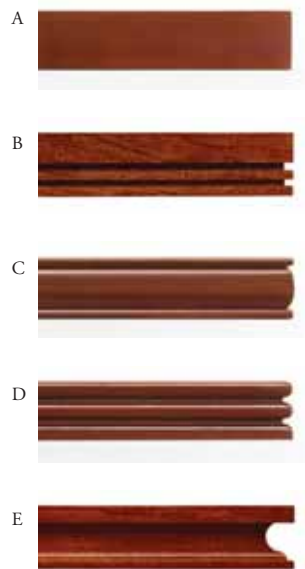

Finishes

- a Natural Walnut
- b Royale Walnut
- c Richleigh Walnut
- d Empire Walnut
- e Old World Mahogany
- f Crescent Cherry on Walnut
- g Espresso Walnut
- h Natural Cherry
- i Amber Cherry
- j Cinnamon Cherry
- k Sun Maple
- l Mocha Cherry
- m Collector's Cherry
- n Mahogany on Cherry

Edge Profiles

Edge Profiles

- A Square
- B Kerf
- C Tri-Oval
- D Reeded
- E Classic

a la curve is offered in 14 Standard Finishes on Cherry, Walnut and Maple Solids and Veneers.

a la curve

Computer Credenza Workstation with attaching File Cabinets and Stacking Bookcases.

Shown in Amber Cherry