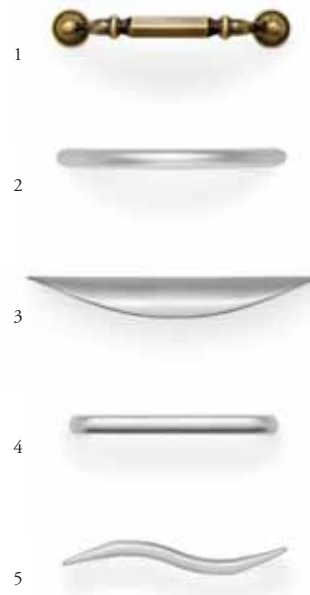

Pull Options

Pull Options

- 1 Classic (brass only)
- 2 Arc (nickel or black)
- 3 Crescent (nickel or black)
- 4 Bar (nickel or black)
- 5 Wave (nickel or black)