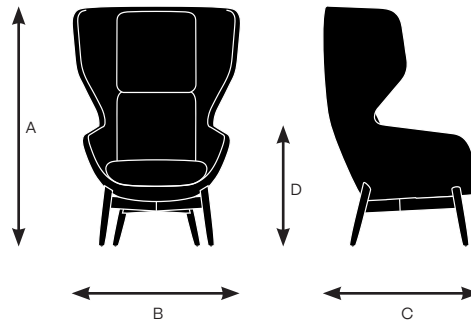

KEILHAUER

Coy

Coy Specifications, Colors and Finishes

Design by EOOS

71060/71160
Lounge Chair
Ash/Walnut

Seat	
Seat Height	17.50"
Seat Width	21.75"
Seat Depth	20.50"
Seat Pan Angle	1.80°
Back	
Backrest Height	40.25"
Backrest Width	17.00"
Backrest Angle	112.30°
Backrest to Seat Angle	110.50°
Arms	
Arm Height	8.00"
Armrest Length	22.00"
Armrest Width	3.00"
Armrest Set Back	2.50"
Width Between Armrests	26.00"
Arm Height from Floor	23.75"

Model 71060/71160

A. Overall Height	49.25"
B. Overall Width	36.50"
C. Overall Depth	24.25"
D. Arm Height from Floor	23.75"

Base Finishes

Ash

AHB - Blue

AHC - Chartreuse

AHF - Fog

AHG - Dark Grey