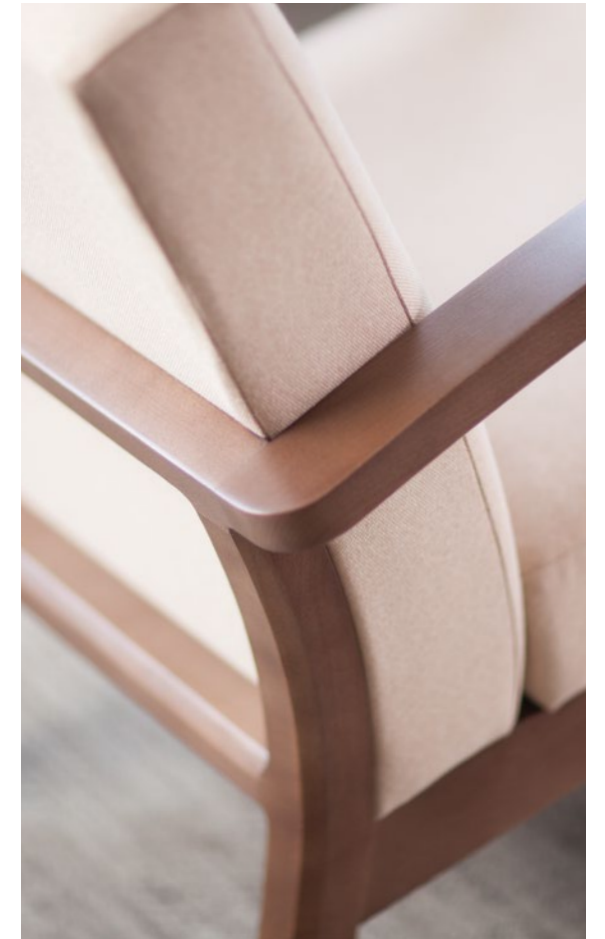

Hug

Public spaces

Hug's authentic design embraces the idea that beauty is in the details. Soft beveled upholstery details blend with chamfered wood elements to create a feeling that is crafted and modern, while providing support and comfort to patients and their guests along the way.

Hug guest seating and Rein+ occasional table

Hug open arm lounge

Chamfered wood elements

Optional upholstered arm panel for lounge

Hug

Features

- Upholstered seat and back
- Clean-thru design
- Tight cushion
- Wall-saver design
- Detailed seams and chamfered wood elements
- Non-marring adjustable glides

Options

- Resin arm caps (black, taupe or grey)
- Solid surface arm caps
- Upholstered arm panels (lounge only)

Full product information

View or download the online price list for complete specification information and statement of line.

Statement of line

Guest chair
1215
w24" d26" h36.5"

Bariatric chair
1215-OB
w33.5" d26" h36.5"

Lounge chair
220-1
w27.5" d29" h33"

Loveseat
220-2
w50.5" d29" h33"

Sofa
220-3
w73.75" d29" h33"

Webb Associates