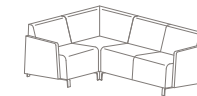

Loveseat

2010-2

w52" d51.25" h30"

Sofa

2010-3

w76" d75.25" h30"

Bench

2015-1 - Single seat

w22.25" d24" h18.5"

2015-2 - Two seat

w44.25" d24" h18.5"

2015-3 - Three seat

w66.25" d24" h18.5"

Chair/corner/loveseat

2000-101 - Armless

w55" d55.25" h30"

2005-101 -

Upholstered arms

w57" d57" h30"

2005-101 - Metal arms

w57" d57" h30"

Chair/corner/loveseat

2000-102 - Armless

w75.25" d55.25" h30"