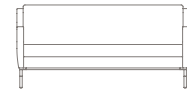

## Statement of line

Lounge chair with arms  
**202141**  
w27" d29" h34"

Lounge chair, armless  
**202041**  
w27" d29" h34"

Loveseat with arms  
**202142**  
w49" d29" h34"

Loveseat, armless  
**202042**  
w49" d29" h34"

Sofa with arms  
**202143**  
w71" d29" h34"

Sofa, armless  
**202043**  
w71" d29" h34"

Lounge chair with arms  
and power

Loveseat, armless

Loveseat with arms and power

Sofa, armless with power

Marcel Beck