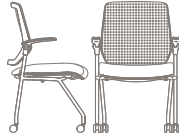

Acen

Flex fits all. The many flex points of the Acen chair remove the distraction of discomfort. As people adjust positions throughout the day, the flexible, mesh back and sliding seat morph to match.

These simple adjustments and careful consideration of human movement promote energy and attentiveness all day.

Acen

Features

- Pivoting back and arms for ergonomic support
- Integrated seat slider
- Mesh back
- Nesting capabilities
- Hard wheel casters
- Rated up to 300 lbs.

Options

- Arm or armless
- Black frame/black plastic or silver frame/grey plastic
- Six mesh colors
- Soft wheel casters or glides
- Optional ganging mechanism

Full product information

View or download the online price list for complete specification information and statement of line.

Statement of line

Armless

5012

w23" d24" h34.75"

Arms

5009

w23.75" d24" h34.75"

Armless

Arms

Nested with arms