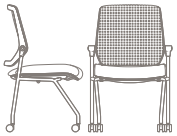

Acen

Flex fits all. The many flex points of the Acen chair remove the distraction of discomfort. As people adjust positions throughout the day, the flexible, mesh back and sliding seat morph to match.

These simple adjustments and careful consideration of human movement promote energy and attentiveness all day.

Acen

Features

- Pivoting back and arms for ergonomic support
- Integrated seat slider
- Mesh back
- Nesting capabilities
- Hard wheel casters
- Rated up to 300 lbs.

Options

- Arm or armless
- Black frame/black plastic or silver frame/grey plastic
- Six mesh colors
- Soft wheel casters or glides
- Optional ganging mechanism

Full product information

View or download the online price list for complete specification information and statement of line.

Statement of line

Armless

5012

w23" d24" h34.75"

Arms

5009