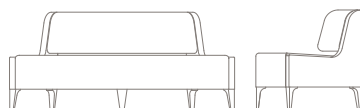

## Statement of line

Lounge chair  
**5110-1**  
w26" d27.5" h32"

Lounge loveseat  
**5110-2**  
w47" d27.5" h32"

30° Inside wedge chair  
**5110-30i**  
w39.5" d29" h32"

30° Outside wedge chair  
**5110-30O**  
w39.5" d29" h32"

60° Inside wedge loveseat  
**5110-60i**  
w73" d33.75" h32"

60° Outside wedge loveseat  
**5110-60O**  
w73" d33.75" h32"

30° Inside wedge bench  
**5110-b30i**  
w35" d29" h18"

30° Outside wedge bench  
**5110-b30O**  
w35" d29" h18"