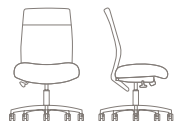

HB

Features

- Upholstered seat with molded seat foam
- Rated up to 300 lbs.
- Task:
 - Armless
 - Swivel tilt control
 - Black nylon base
 - Hard wheel casters
- Guest/multi-use:
 - Nylon glides

Options

- Mesh, 3D knit, or upholstered back
- Fully assembled
- Task:
 - Arms/arm pads
 - Soft wheel casters or glides
 - Control and seat slider options
- Polished aluminum base
- Guest/multi-use:
 - Ganging

- Black or silver frame
- Polished aluminum loop arms

Full product information

View or download the online price list for complete specification information and statement of line.

Statement of line

Mid back with small seat, armless
7106M mesh
7106K knit
 w28.25" d28.25"
 h37-42"

Mid back with upholstered back and small seat, armless
7106
 w28.25" d28.25"
 h37.25-42.25"

Mid back, armless
7107M mesh
7107K knit
 w28.5" d28.5" h37-42"

Mid back with upholstered back, armless
7107
 w28.5" d28.5"
 h37.25-42.25"