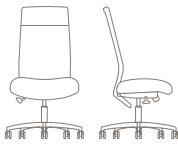

- Black or silver frame
- Polished aluminum loop arms

Full product information

View or download the online price list for complete specification information and statement of line.

Statement of line

Mid back with small seat, armless
7106M mesh
7106K knit
 w28.25" d28.25"
 h37-42"

Mid back with upholstered back and small seat, armless
7106
 w28.25" d28.25"
 h37.25-42.25"

Mid back, armless
7107M mesh
7107K knit
 w28.5" d28.5" h37-42"

Mid back with upholstered back, armless
7107
 w28.5" d28.5"
 h37.25-42.25"

High back, armless
7110M mesh
7110K knit
 w28.5" d28.5" h43-48"

High back with upholstered back, armless
7110
 w28.5" d28.5"
 h43.25-48.25"

Guest with arms
7109M mesh
7109K knit
 w24.5" d23.75" h36.25"

Guest with arms and upholstered back
7109
 w24.5" d23.75" h36.5"