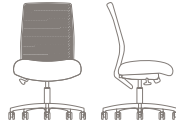

HB

Features

- Upholstered seat with molded seat foam
- Rated up to 300 lbs.
- Task:
 - Armless
 - Swivel tilt control
 - Black nylon base
 - Hard wheel casters
- Guest/multi-use:
 - Nylon glides

Options

- Mesh, 3D knit, or upholstered back
- Fully assembled
- Task:
 - Arms/arm pads
 - Soft wheel casters or glides
 - Control and seat slider options
- Polished aluminum base
- Guest/multi-use:
 - Ganging

- Black or silver frame
- Polished aluminum loop arms

Full product information

View or download the online price list for complete specification information and statement of line.

Statement of line

Mid back with small seat, armless
7106M mesh
7106K knit
 w28.25" d28.25"
 h37-42"

Mid back with upholstered back and small seat, armless
7106
 w28.25" d28.25"
 h37.25-42.25"

Mid back, armless
7107M mesh
7107K knit
 w28.5" d28.5" h37-42"

Mid back with upholstered back, armless
7107
 w28.5" d28.5"
 h37.25-42.25"