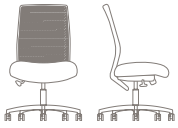

HB

Features

- Upholstered seat with molded seat foam
- Rated up to 300 lbs.
- Task:
 - Armless
 - Swivel tilt control
 - Black nylon base
 - Hard wheel casters
- Guest/multi-use:
 - Nylon glides

Options

- Mesh, 3D knit, or upholstered back
- Fully assembled
- Task:
 - Arms/arm pads
 - Soft wheel casters or glides
 - Control and seat slider options
- Polished aluminum base
- Guest/multi-use:
 - Ganging

- Black or silver frame
- Polished aluminum loop arms

Full product information

View or download the online price list for complete specification information and statement of line.

Statement of line

Mid back with small seat, armless
7106M mesh
7106K knit
 w28.25" d28.25"
 h37-42"