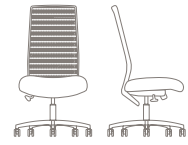

HB

Features

- Upholstered seat with molded seat foam
- Rated up to 300 lbs.
- Task:
 - Armless
 - Swivel tilt control
 - Black nylon base
 - Hard wheel casters
- Guest/multi-use:
 - Nylon glides

Options

- Mesh, 3D knit, or upholstered back
- Fully assembled
- Task:
 - Arms/arm pads
 - Soft wheel casters or glides
 - Control and seat slider options
- Polished aluminum base
- Guest/multi-use:
 - Ganging

- Black or silver frame
- Polished aluminum loop arms

Full product information

View or download the online price list for complete specification information and statement of line.

Statement of line

Mid back with small seat, armless
7106M mesh
7106K knit
 w28.25" d28.25"
 h37-42"

Mid back with upholstered back and small seat, armless
7106
 w28.25" d28.25"
 h37.25-42.25"

Mid back, armless
7107M mesh
7107K knit
 w28.5" d28.5" h37-42"

Mid back with upholstered back, armless
7107
 w28.5" d28.5"
 h37.25-42.25"