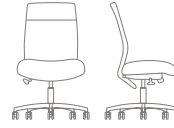

HB

Features

- Upholstered seat with molded seat foam
- Rated up to 300 lbs.
- Task:
 - Armless
 - Swivel tilt control
 - Black nylon base
 - Hard wheel casters
- Guest/multi-use:
 - Nylon glides

Options

- Mesh, 3D knit, or upholstered back
- Fully assembled
- Task:
 - Arms/arm pads
 - Soft wheel casters or glides
 - Control and seat slider options
- Polished aluminum base
- Guest/multi-use:
 - Ganging

- Black or silver frame
- Polished aluminum loop arms

Full product information

View or download the online price list for complete specification information and statement of line.

Statement of line

Mid back with small seat, armless
7106M mesh
7106K knit
 w28.25" d28.25"
 h37-42"

Mid back with upholstered back and small seat, armless
7106
 w28.25" d28.25"
 h37.25-42.25"

Mid back, armless
7107M mesh
7107K knit
 w28.5" d28.5" h37-42"

Mid back with upholstered back, armless
7107
 w28.5" d28.5"
 h37.25-42.25"