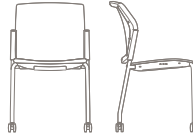

Lado

Features

- Black or silver frame
- Armless, fixed arms
- Plastic perforated back, plastic solid back, upholstered back and seat
- Stacks four high on the floor
- Nylon glides
- All styles rated up to 300 lbs.

Options

- Hard wheel casters
- Soft wheel casters
- Ganging device
- Plastic seat & back frame deep blue, pitch, platinum, & snow

Full product information

View or download the online price list for complete specification information and statement of line.

Statement of line

Plastic perforated back
C15121 / C15123
w19.75" d21" h30.75"

Plastic solid back with arms
C15091SL / C15093SL
w23.25" d21" h30.75"

Upholstered back and seat with casters
C15221UB / C15223UB
w19.75" d21" h30.75"