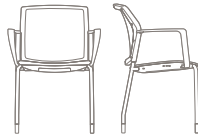

Lado

Features

- Black or silver frame
- Armless, fixed arms
- Plastic perforated back, plastic solid back, upholstered back and seat
- Stacks four high on the floor
- Nylon glides
- All styles rated up to 300 lbs.

Options

- Hard wheel casters
- Soft wheel casters
- Ganging device
- Plastic seat & back frame deep blue, pitch, platinum, & snow

Full product information

View or download the online price list for complete specification information and statement of line.

Statement of line

Plastic perforated back
C15121 / C15123
w19.75" d21" h30.75"

Plastic solid back with arms
C15091SL / C15093SL
w23.25" d21" h30.75"

Upholstered back and seat with casters
C15221UB / C15223UB
w19.75" d21" h30.75"