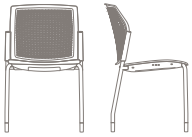

Lado

Lado is designed to provide the ultimate comfort in a versatile, light scale stacking chair. A variety of seat, back and frame combinations and a broad offering of upholstery choices,

give specifiers the ability to virtually customize for their specific needs. Lado is modern, purposeful and ideal for a wide range of applications.

Lado

Features

- Black or silver frame
- Armless, fixed arms
- Plastic perforated back, plastic solid back, upholstered back and seat
- Stacks four high on the floor
- Nylon glides
- All styles rated up to 300 lbs.

Options

- Hard wheel casters
- Soft wheel casters
- Ganging device
- Plastic seat & back frame deep blue, pitch, platinum, & snow

Full product information

View or download the online price list for complete specification information and statement of line.

Statement of line

Plastic perforated back
C15121 / C15123
w19.75" d21" h30.75"

Plastic solid back with arms
C15091SL / C15093SL
w23.25" d21" h30.75"

Upholstered back and seat with casters
C15221UB / C15223UB
w19.75" d21" h30.75"