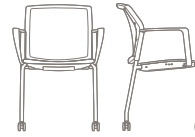

Lado

Features

- Black or silver frame
- Armless, fixed arms
- Plastic perforated back, plastic solid back, upholstered back and seat
- Stacks four high on the floor
- Nylon glides
- All styles rated up to 300 lbs.

Options

- Hard wheel casters
- Soft wheel casters
- Ganging device
- Plastic seat & back frame deep blue, pitch, platinum, & snow

Full product information

View or download the online price list for complete specification information and statement of line.

Statement of line

Plastic perforated back
C15121 / C15123
w19.75" d21" h30.75"

Plastic solid back with arms
C15091SL / C15093SL
w23.25" d21" h30.75"

Upholstered back and seat with casters
C15221UB / C15223UB
w19.75" d21" h30.75"

Plastic solid back with arms and casters
C15091SL / C15093SL
w23.25" d21" h30.75"

Solid back and upholstered seat, armless

Perforated back with arms

Upholstered back and seat with arms

Upholstered seat and solid back, armless with casters