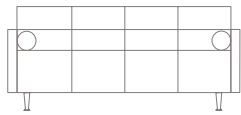

## Statement of line

Chair, armless  
**7010-SB-SK2**  
w24" d29" h34"

Loveseat, armless  
**7010-LB-LK2**  
w48" d29" h34"

Sofa, armless  
**7010-FB-FK2**  
w72" d29" h34"

Chair, straight arm  
**7010-SB-SK2-C1D**  
w34" d29" h34"

Loveseat with bolsters, straight arm  
**7010-LB-LK2-C1E-C1C**  
w52" d29" h34"

Sofa with bolsters, straight arm  
**7010-FB-FK2-C1E-C1C**  
w76" d29" h34"

Chair, flared arm  
**7010-SB-SK2-C1D**  
w24" d24" h14"