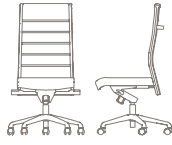

## Features

- Molded polyurethane seat
- Pneumatic synchronous mechanism
- 5-Prong aluminum base
- Armless

## Statement of line

Mid back

**F12316/F12416**

w19.25" d25.5" h40.75-43.5"

High back

**F12317/F12417**

w19.25" d25.5" h44.5-47.25"

High back with task arm