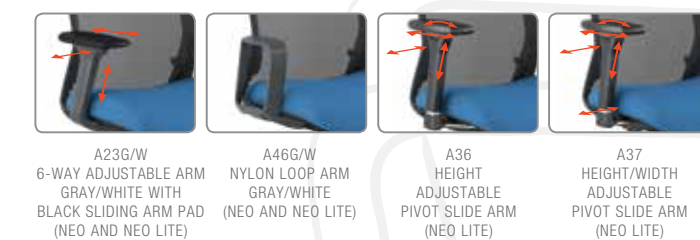

ARM OPTIONS