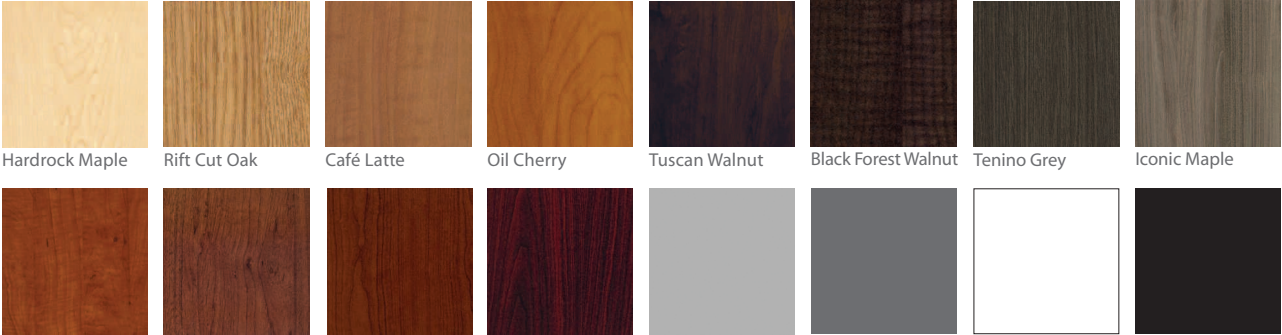

Thermofuse Laminate Finishes

Hardrock Maple   Rift Cut Oak   Café Latte   Oil Cherry   Tuscan Walnut   Black Forest Walnut   Tenino Grey   Iconic Maple
Cognac   Spice Walnut   Yorkshire Cherry   Mahogany   Dove Grey   Gunmetal Grey   Regal White   Black