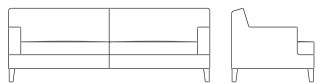

KEILHAUER

KM-Modern Lounge

59411
KM-Modern Lounge Chair
W 34.5" D 32.5" H 29"
SH 16" AH 21.5"

59413
KM-Modern Lounge Sofa
W 78" D 32.5" H 29" SH 16"
AH 21.5"

59903
KM-Coffee Table
W 42" D 19" H 15"

Coordinating tables available in four sizes. Visit www.keilhauer.com for additional sofa and table images and information.