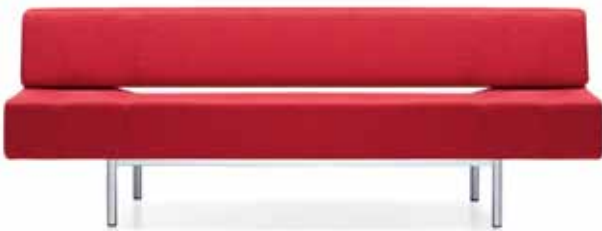

# Boxcar

**4311** CHAIR WITH ARMS

**4313** SMALL SOFA WITH ARMS

**4314** LARGE SOFA WITH ARMS

**4301** CHAIR ARMLESS

**4303** SMALL SOFA ARMLESS

**4304** LARGE SOFA ARMLESS

**4301**  
Chair armless  
W 37.5" D 31.5" H 27"  
SH 16.75"

**4311**  
Chair with arms  
W 37.5" D 31.5" H 27"  
SH 16.75" AH 27"

**4303**  
Small sofa armless  
W 86.25" D 31.5" H 27"  
SH 16.75"

**4313**  
Small sofa with arms  
W 86.25" D 31.5" H 27"  
SH 16.75" AH 27"

**4304**  
Large sofa armless  
W 95.75" D 31.5" H 27"  
SH 16.75"

**4314**  
Large sofa with arms  
W 95.75" D 31.5" H 27"  
SH 16.75" AH 27"

**4381**  
Round table - high, polished  
chrome top, matte black bottom  
D 15.75" H 20"