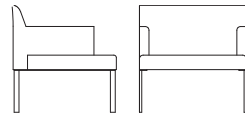

**2154G** SQUARE TABLE – GLASS TOP

**2002** 2 SEATER BENCH

**2012** 2 SEATER BENCH WITH BACK

**2102** 2 SEATER SOFA – LOW BACK

# Branden

Designed by E00S

**2001**  
1 Seater Bench  
W 28" D 22" H 16" SH 16"

**2002**  
2 Seater Bench  
W 54" D 22" H 16" SH 16"

**2003**  
3 Seater Bench  
W 82" D 22" H 16" SH 16"

**2011**  
1 Seater Bench With Back  
W 28" D 28" H 26" SH 16"

**2012**  
2 Seater Bench With Back  
W 55" D 29" H 26" SH 16"

**2013**  
3 Seater Bench With Back  
W 82" D 29" H 26" SH 16"

**2100**  
Side Chair  
W 21" D 24" H 32" SH 18" AH 27"

**2101**  
Lounge Chair - Low Back  
W 27" D 28" H 25" SH 16" AH 25"

**2102**  
2 Seater Sofa - Low Back  
W 54" D 28" H 25" SH 16" AH 25"

**2103**  
3 Seater Sofa - Low Back  
W 79" D 28" H 25" SH 16" AH 25"

**2111**  
Lounge Chair - High Back  
W 29" D 28" H 29" SH 16" AH 23"