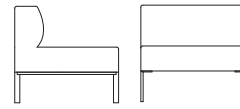

**2154G** SQUARE TABLE – GLASS TOP

**2002** 2 SEATER BENCH

**2012** 2 SEATER BENCH WITH BACK

**2102** 2 SEATER SOFA – LOW BACK

# Branden

Designed by E00S

**2001**  
1 Seater Bench  
W 28" D 22" H 16" SH 16"

**2002**  
2 Seater Bench  
W 54" D 22" H 16" SH 16"

**2003**  
3 Seater Bench  
W 82" D 22" H 16" SH 16"

**2011**  
1 Seater Bench With Back  
W 28" D 28" H 26" SH 16"

**2012**  
2 Seater Bench With Back  
W 55" D 29" H 26" SH 16"

**2013**  
3 Seater Bench With Back  
W 82" D 29" H 26" SH 16"

**2100**  
Side Chair  
W 21" D 24" H 32" SH 18" AH 27"

**2101**  
Lounge Chair - Low Back  
W 27" D 28" H 25" SH 16" AH 25"