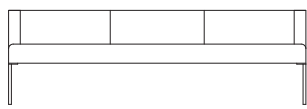

**2154G** SQUARE TABLE – GLASS TOP

**2002** 2 SEATER BENCH

**2012** 2 SEATER BENCH WITH BACK

**2102** 2 SEATER SOFA – LOW BACK

# Branden

Designed by E00S

**2001**  
1 Seater Bench  
W 28" D 22" H 16" SH 16"

**2002**  
2 Seater Bench  
W 54" D 22" H 16" SH 16"

**2003**  
3 Seater Bench  
W 82" D 22" H 16" SH 16"

**2011**  
1 Seater Bench With Back  
W 28" D 28" H 26" SH 16"

**2012**  
2 Seater Bench With Back  
W 55" D 29" H 26" SH 16"

**2013**  
3 Seater Bench With Back  
W 82" D 29" H 26" SH 16"

**2100**  
Side Chair  
W 21" D 24" H 32" SH 18" AH 27"

**2101**  
Lounge Chair - Low Back  
W 27" D 28" H 25" SH 16" AH 25"

**2102**  
2 Seater Sofa - Low Back  
W 54" D 28" H 25" SH 16" AH 25"

**2103**  
3 Seater Sofa - Low Back  
W 79" D 28" H 25" SH 16" AH 25"

**2111**  
Lounge Chair - High Back  
W 29" D 28" H 29" SH 16" AH 23"