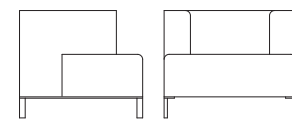

2131
Lounge Chair - Large
W 35" D 35" H 28" SH 16" AH 28"