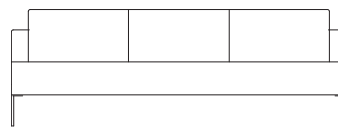

2123
3 Seater Sofa - Back Cushions
W 89" D 34" H 31" SH 16" AH 25"