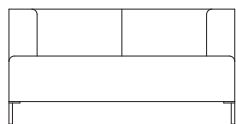

2132
2 Seater Sofa - Large
W 69" D 35" H 28" SH 16" AH 28"