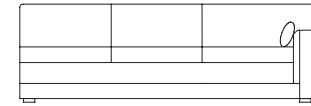

1011
Lounge Chair
W 35" D 36" H 27" SH 16"

1012
2 Seater Sofa
W 62" D 36" H 27" SH 16"

1013
3 Seater Sofa
W 87" D 36" H 27" SH 16"

1022
2 Seater Sofa with One Arm – RAF
W 55" D 36" H 27" SH 16"

1023
3 Seater Sofa with One Arm – RAF
W 80" D 36" H 27" SH 16"

1032
2 Seater Sofa with One Arm – LAF
W 55" D 36" H 27" SH 16"

1033
3 Seater Sofa with One Arm – LAF
W 80" D 36" H 27" SH 16"

1041
Corner Unit
W 37" D 36" H 27" SH 16"

Due to the constant evolution of, and additions to, product lines, Keilhauer encourages reference to www.keilhauer.com.