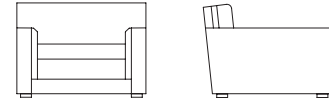

KEILHAUER

Cascade

1011
LOUNGE CHAIR
1000
OTTOMAN

1012
2 SEATER SOFA

1032
2 SEATER
SOFA WITH
ONE ARM - LAF

1041
CORNER UNIT
1023
3 SEATER
SOFA WITH
ONE ARM - RAF

Cascade

1000
Ottoman
W 25.5" D 25.5" H 17"

1011
Lounge Chair
W 35" D 36" H 27" SH 16"

1012
2 Seater Sofa
W 62" D 36" H 27" SH 16"

1013
3 Seater Sofa
W 87" D 36" H 27" SH 16"

1022
2 Seater Sofa with One Arm – RAF
W 55" D 36" H 27" SH 16"

1023
3 Seater Sofa with One Arm – RAF
W 80" D 36" H 27" SH 16"

1032
2 Seater Sofa with One Arm – LAF
W 55" D 36" H 27" SH 16"

1033
3 Seater Sofa with One Arm – LAF
W 80" D 36" H 27" SH 16"

1041
Corner Unit
W 37" D 36" H 27" SH 16"

Due to the constant evolution of, and additions to, product lines, Keilhauer encourages reference to www.keilhauer.com.