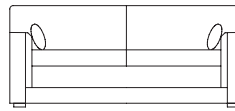

KEILHAUER

Cascade

1011
LOUNGE CHAIR
1000
OTTOMAN

1012
2 SEATER SOFA

1032
2 SEATER
SOFA WITH
ONE ARM - LAF

1041
CORNER UNIT
1023
3 SEATER
SOFA WITH
ONE ARM - RAF

Cascade

1000
Ottoman
W 25.5" D 25.5" H 17"

1011
Lounge Chair
W 35" D 36" H 27" SH 16"

1012
2 Seater Sofa
W 62" D 36" H 27" SH 16"

1013
3 Seater Sofa
W 87" D 36" H 27" SH 16"

1022
2 Seater Sofa with One Arm – RAF
W 55" D 36" H 27" SH 16"

1023
3 Seater Sofa with One Arm – RAF
W 80" D 36" H 27" SH 16"

1032
2 Seater Sofa with One Arm – LAF
W 55" D 36" H 27" SH 16"

1033
3 Seater Sofa with One Arm – LAF
W 80" D 36" H 27" SH 16"

1041
Corner Unit
W 37" D 36" H 27" SH 16"

Due to the constant evolution of, and additions to, product lines, Keilhauer encourages reference to www.keilhauer.com.