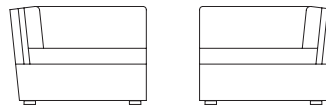

KEILHAUER

Cascade

1011
LOUNGE CHAIR
1000
OTTOMAN

1012
2 SEATER SOFA

1032
2 SEATER
SOFA WITH
ONE ARM - LAF

1041
CORNER UNIT
1023
3 SEATER
SOFA WITH
ONE ARM - RAF

Cascade

1000
Ottoman
W 25.5" D 25.5" H 17"

1011
Lounge Chair
W 35" D 36" H 27" SH 16"

1012
2 Seater Sofa
W 62" D 36" H 27" SH 16"

1013
3 Seater Sofa
W 87" D 36" H 27" SH 16"

1022
2 Seater Sofa with One Arm – RAF
W 55" D 36" H 27" SH 16"

1023
3 Seater Sofa with One Arm – RAF
W 80" D 36" H 27" SH 16"

1032
2 Seater Sofa with One Arm – LAF
W 55" D 36" H 27" SH 16"

1033
3 Seater Sofa with One Arm – LAF
W 80" D 36" H 27" SH 16"

1041
Corner Unit
W 37" D 36" H 27" SH 16"

Due to the constant evolution of, and additions to, product lines, Keilhauer encourages reference to www.keilhauer.com.