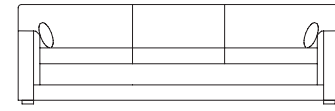

KEILHAUER

Cascade

1011
LOUNGE CHAIR
1000
OTTOMAN

1012
2 SEATER SOFA

1032
2 SEATER
SOFA WITH
ONE ARM - LAF

1041
CORNER UNIT
1023
3 SEATER
SOFA WITH
ONE ARM - RAF

Cascade

1000
Ottoman
W 25.5" D 25.5" H 17"

1011
Lounge Chair
W 35" D 36" H 27" SH 16"

1012
2 Seater Sofa
W 62" D 36" H 27" SH 16"

1013
3 Seater Sofa
W 87" D 36" H 27" SH 16"

1022
2 Seater Sofa with One Arm – RAF
W 55" D 36" H 27" SH 16"

1023
3 Seater Sofa with One Arm – RAF
W 80" D 36" H 27" SH 16"

1032
2 Seater Sofa with One Arm – LAF
W 55" D 36" H 27" SH 16"

1033
3 Seater Sofa with One Arm – LAF
W 80" D 36" H 27" SH 16"

1041
Corner Unit
W 37" D 36" H 27" SH 16"

Due to the constant evolution of, and additions to, product lines, Keilhauer encourages reference to www.keilhauer.com.