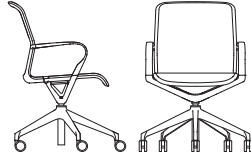

**9421PA** CONFERENCE CHAIR—MESH BACK, UPHOLSTERED SEAT, POLISHED ALUMINUM BASE  
**9461PA** GUEST CHAIR—MESH BACK, UPHOLSTERED SEAT, POLISHED ALUMINUM BASE

## 9411PA

Mesh Back, Mesh Seat Polished Aluminum Base

W 25" D 25" H 40.5"  
SH 17" - 22" AH 25.75" - 31"

## 9421PA

Mesh Back, Upholstered Seat, Polished Aluminum Base

W 25" D 25" H 40.5"  
SH 17.5" - 22.5" AH 25.75" - 31"