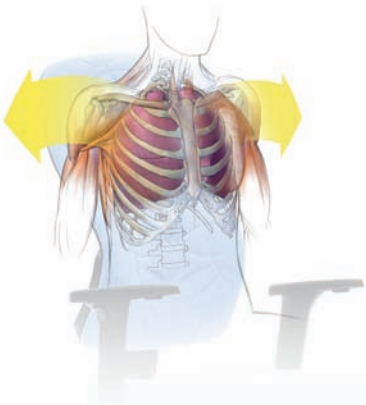

**8660**  
Contour Back with Upholstered  
Back Pad, Armless  
W 25.5" D 26" H 43-47"  
SH 16-20"

**8661**  
Contour Back with Upholstered  
Back Pad, Adjustable Arms  
with Urethane Cap  
W 26.5" D 26" H 43-47"  
SH 16-20" AH 25-31.75"

**8662**  
Contour Back with Upholstered  
Back Pad, Adjustable Arms  
with Upholstered Cap  
W 26.5" D 26" H 43-47"  
SH 16-20" AH 25-31.75"

**8666**  
Contour Back with Upholstered  
Back Pad, Recessed Arms  
W 26.5" D 26" H 43-47"  
SH 16-20" AH 26.25-30"

## T1-L5 Free Shoulders® design

The **T1-L5 Free Shoulders®** shape of Junior's backrest supports the natural curve of your spine – lumbar and thoracic. It also provides a more beneficial shape for your shoulder blades when you recline. It allows you to release yourself from the "hunched-shoulder" position you can too-easily fall into when you are constantly keying or mousing. Your chest expands and you can breathe more air into your lungs.