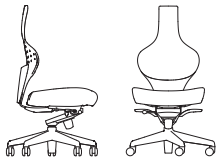

# Junior

**8561** CONTOUR BACK, ADJUSTABLE ARMS WITH URETHANE CAP  
COVER IMAGE **8561** CONTOUR BACK, ADJUSTABLE ARMS WITH URETHANE CAP

8666 CONTOUR BACK WITH UPHOLSTERED BACK PAD, RECESSED ARMS

8561 CONTOUR BACK, ADJUSTABLE ARMS WITH URETHANE CAP

# Junior

Designed by Tom Deacon

**8560**  
Contour Back, Armless  
W 25.5" D 26" H 43-47"  
SH 16-20"

**8561**  
Contour Back, Adjustable Arms  
with Urethane Cap  
W 26.5" D 26" H 43-47"  
SH 16-20" AH 25-31.75"

**8562**  
Contour Back, Adjustable Arms  
with Upholstered Cap  
W 26.5" D 26" H 43-47"  
SH 16-20" AH 25-31.75"

**8566**  
Contour Back, Recessed Arms  
W 26.5" D 26" H 43-47"  
SH 16-20" AH 26.25-30"

**8660**  
Contour Back with Upholstered  
Back Pad, Armless  
W 25.5" D 26" H 43-47"  
SH 16-20"

**8661**  
Contour Back with Upholstered  
Back Pad, Adjustable Arms  
with Urethane Cap  
W 26.5" D 26" H 43-47"  
SH 16-20" AH 25-31.75"