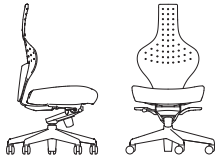

# Junior

**8561** CONTOUR BACK, ADJUSTABLE ARMS WITH URETHANE CAP  
COVER IMAGE **8561** CONTOUR BACK, ADJUSTABLE ARMS WITH URETHANE CAP

8666 CONTOUR BACK WITH UPHOLSTERED BACK PAD, RECESSED ARMS

8561 CONTOUR BACK, ADJUSTABLE ARMS WITH URETHANE CAP

# Junior

Designed by Tom Deacon

**8560**  
Contour Back, Armless  
W 25.5" D 26" H 43-47"  
SH 16-20"

**8561**  
Contour Back, Adjustable Arms  
with Urethane Cap  
W 26.5" D 26" H 43-47"  
SH 16-20" AH 25-31.75"

**8562**  
Contour Back, Adjustable Arms  
with Upholstered Cap  
W 26.5" D 26" H 43-47"  
SH 16-20" AH 25-31.75"

**8566**  
Contour Back, Recessed Arms  
W 26.5" D 26" H 43-47"  
SH 16-20" AH 26.25-30"

## T1-L5 Free Shoulders® design

The **T1-L5 Free Shoulders®** shape of Junior's backrest supports the natural curve of your spine – lumbar and thoracic. It also provides a more beneficial shape for your shoulder blades when you recline. It allows you to release yourself from the "hunched-shoulder" position you can too-easily fall into when you are constantly keying or mousing. Your chest expands and you can breathe more air into your lungs.