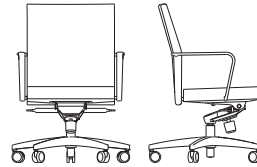

KEILHAUER

Reeve

7213 MID BACK TILTER, URETHANE ARM & BLACK BASE
COVER IMAGE **7211** MID BACK TILTER, ALUMINUM ARM WITH UPHOLSTERED ARM SLEEVE, ALUMINUM BASE

7201 LOW BACK TILTER, ALUMINUM ARM, ALUMINUM BASE

7213 MID BACK TILTER, URETHANE ARM, BLACK BASE

7102 MID BACK, SLED BASE

7101 LOW BACK, SLED BASE

Reeve

Designed by Patty Johnson

Seat back connection detail

7201
Low Back Tilter, Aluminum Arm & Base
W 26" D 26" H 32-36"
SH 16.25-20.25" AH 24.5-28.5"

7203
Low Back Tilter, Urethane Arm & Black Base
W 26" D 26" H 32-36"
SH 16.25-20.25" AH 24.5-28.5"

7211
Mid Back Tilter, Aluminum Arm & Base
W 26" D 27" H 35-39"
SH 16.25-20.25" AH 24.5-28.5"

7213
Mid Back Tilter, Urethane Arm & Black Base
W 26" D 27" H 35-39"
SH 16.25-20.25" AH 24.5-28.5"

7101
Low Back, Sled Base
W 22.75" D 22.75" H 34"
SH 18.25" AH 26.75"

7102
Mid Back, Sled Base
W 22.75" D 23" H 37"
SH 18.25" AH 26.75"

Due to the constant evolution of, and additions to, product lines,
Keilhauer encourages reference to www.keilhauer.com.