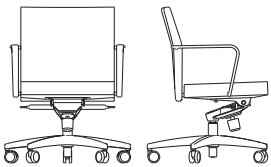

KEILHAUER

Reeve

7213 MID BACK TILTER, URETHANE ARM & BLACK BASE
COVER IMAGE **7211** MID BACK TILTER, ALUMINUM ARM WITH UPHOLSTERED ARM SLEEVE, ALUMINUM BASE

7201 LOW BACK TILTER, ALUMINUM ARM, ALUMINUM BASE

7213 MID BACK TILTER, URETHANE ARM, BLACK BASE

7102 MID BACK, SLED BASE

7101 LOW BACK, SLED BASE

Reeve

Designed by Patty Johnson

Seat back connection detail

7201
Low Back Tilter, Aluminum Arm & Base
W 26" D 26" H 32-36"
SH 16.25-20.25" AH 24.5-28.5"

7203
Low Back Tilter, Urethane Arm & Black Base
W 26" D 26" H 32-36"
SH 16.25-20.25" AH 24.5-28.5"

7211
Mid Back Tilter, Aluminum Arm & Base
W 26" D 27" H 35-39"
SH 16.25-20.25" AH 24.5-28.5"

7213
Mid Back Tilter, Urethane Arm & Black Base
W 26" D 27" H 35-39"
SH 16.25-20.25" AH 24.5-28.5"

7101
Low Back, Sled Base
W 22.75" D 22.75" H 34"
SH 18.25" AH 26.75"

7102
Mid Back, Sled Base
W 22.75" D 23" H 37"
SH 18.25" AH 26.75"

Due to the constant evolution of, and additions to, product lines,
Keilhauer encourages reference to www.keilhauer.com.