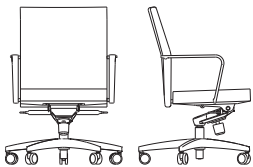

KEILHAUER

Reeve

7213 MID BACK TILTER, URETHANE ARM & BLACK BASE
COVER IMAGE **7211** MID BACK TILTER, ALUMINUM ARM WITH UPHOLSTERED ARM SLEEVE, ALUMINUM BASE

7201 LOW BACK TILTER, ALUMINUM ARM, ALUMINUM BASE

7213 MID BACK TILTER, URETHANE ARM, BLACK BASE

7102 MID BACK, SLED BASE

7101 LOW BACK, SLED BASE

Reeve

Designed by Patty Johnson

Seat back connection detail

7201
Low Back Tilter, Aluminum Arm & Base
W 26" D 26" H 32-36"
SH 16.25-20.25" AH 24.5-28.5"

7203
Low Back Tilter, Urethane Arm & Black Base
W 26" D 26" H 32-36"
SH 16.25-20.25" AH 24.5-28.5"

7211
Mid Back Tilter, Aluminum Arm & Base
W 26" D 27" H 35-39"
SH 16.25-20.25" AH 24.5-28.5"

7213
Mid Back Tilter, Urethane Arm & Black Base
W 26" D 27" H 35-39"
SH 16.25-20.25" AH 24.5-28.5"

7101
Low Back, Sled Base
W 22.75" D 22.75" H 34"
SH 18.25" AH 26.75"

7102
Mid Back, Sled Base
W 22.75" D 23" H 37"
SH 18.25" AH 26.75"

Due to the constant evolution of, and additions to, product lines,
Keilhauer encourages reference to www.keilhauer.com.