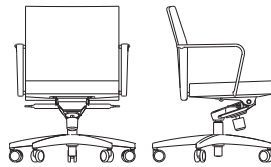

KEILHAUER

Reeve

7213 MID BACK TILTER, URETHANE ARM & BLACK BASE
COVER IMAGE **7211** MID BACK TILTER, ALUMINUM ARM WITH UPHOLSTERED ARM SLEEVE, ALUMINUM BASE

7201 LOW BACK TILTER, ALUMINUM ARM, ALUMINUM BASE

7213 MID BACK TILTER, URETHANE ARM, BLACK BASE

7102 MID BACK, SLED BASE

7101 LOW BACK, SLED BASE

Reeve

Designed by Patty Johnson

Seat back connection detail

7201
Low Back Tilter, Aluminum Arm & Base
W 26" D 26" H 32-36"
SH 16.25-20.25" AH 24.5-28.5"

7203
Low Back Tilter, Urethane Arm & Black Base
W 26" D 26" H 32-36"
SH 16.25-20.25" AH 24.5-28.5"

7211
Mid Back Tilter, Aluminum Arm & Base
W 26" D 27" H 35-39"
SH 16.25-20.25" AH 24.5-28.5"

7213
Mid Back Tilter, Urethane Arm & Black Base
W 26" D 27" H 35-39"
SH 16.25-20.25" AH 24.5-28.5"

7101
Low Back, Sled Base
W 22.75" D 22.75" H 34"
SH 18.25" AH 26.75"

7102
Mid Back, Sled Base
W 22.75" D 23" H 37"
SH 18.25" AH 26.75"

Due to the constant evolution of, and additions to, product lines,
Keilhauer encourages reference to www.keilhauer.com.