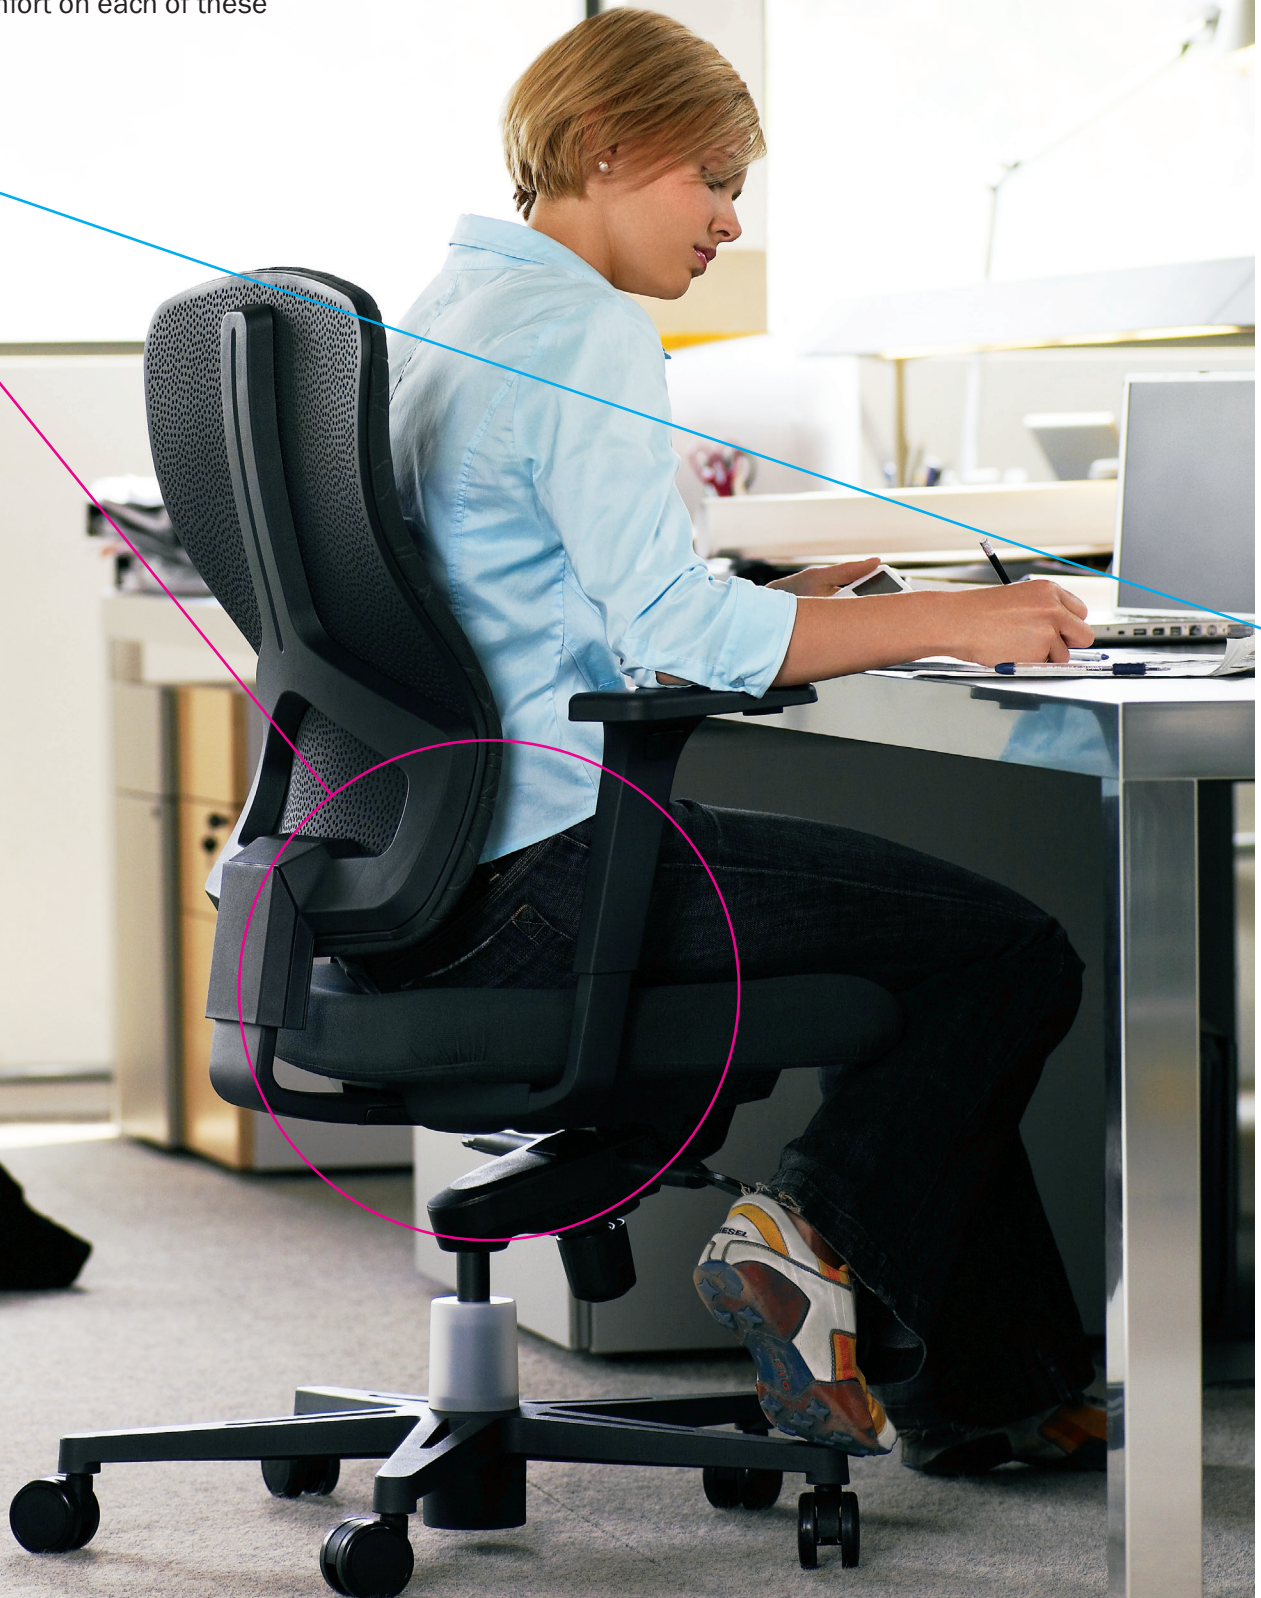

Pelvic Balance Point® Technology

Sguig's revolutionary seat and back design accommodates the sitting tendencies of both men and women. While women tend to sit more upright and slightly forward – on top of their ischial tuberosities ("sit-bones") – men tend to sit on the back of those bones.

Sguig provides comfort on each of these positions.