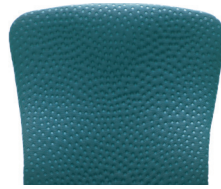

9921

Adjustable Arm

1. Arm rest height adjusts 3" up and down.
2. Arm rests pivot 30° in and 15° out.
3. Arm rests can rotate 180° in order to easily pull Sguig up closely to any work surface.
4. Arm width adjusts laterally up to 1.5" on each side.

2SG08 Cobalt Cheer

2SG09 Mediterranean Vim

2SG10 Teal Zeal

2SG11 Green Apple Zing

2SG12 Pewter Joy

DOT PATTERN

2SG01 Ruby Fervor

2SG02 Black Verve

2SG03 Amber Delight

2SG04 Ginger Zest

2SG05 Mulberry Elan

2SG06 Orchid Vigor

2SG07 Sapphire Spirit

2SG08 Cobalt Cheer

2SG09 Mediterranean Vim

2SG10 Teal Zeal

2SG11 Green Apple Zing

2SG12 Pewter Joy

LINE PATTERN

2SG01 Ruby Fervor

2SG02 Black Verve

2SG03 Amber Delight

2SG04 Ginger Zest

2SG05 Mulberry Elan