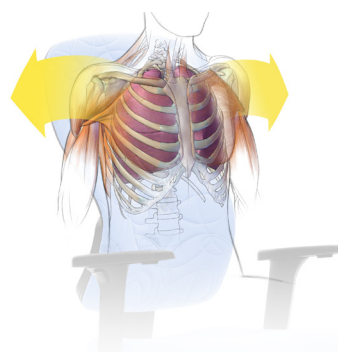

9921

Adjustable Arm

1. Arm rest height adjusts 3" up and down.
2. Arm rests pivot 30° in and 15° out.
3. Arm rests can rotate 180° in order to easily pull Sguig up closely to any work surface.
4. Arm width adjusts laterally up to 1.5" on each side.

Adjustable Back Height

- Back rest adjusts 2" over 11 steps.

Adjustable Seat

T1-L5 Free Shoulders® Design

When in the tasking position, most men sit rolled back on their ischial tuberosities ("sit bones") while most women sit rolled slightly forward on these "sit bones" – in other words more upright and forward in their chairs. Sguig allows for this fundamental difference. This **Pelvic Balance Point®** (PBP) design technology allows you to adjust your positioning on the seat in relation to the backrest for optimum support and comfort.

Sguig backrest, with its **T1-L5 Free Shoulders®** design, curves in at the sides to provide lumbar and kidney support, and curves away behind the shoulder blades. This allows your shoulder and chest muscles to release when in an upright or reclined position, reversing that hunched-shoulder feeling you get from mousing and keying. As a result, your chest expands and you can breathe more air into your lungs, which improves circulation and delivers oxygen to the spine and brain.