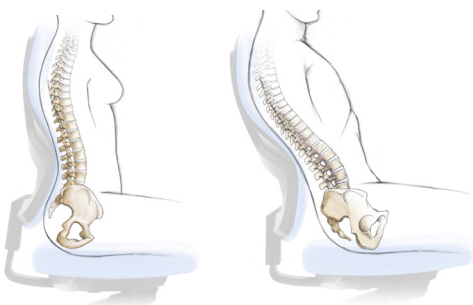

Sguig's revolutionary seat and back design accommodates the sitting tendencies of both men and women. While women tend to sit more upright and slightly forward – on top of their ischial tuberosities ("sit-bones") – men tend to sit on the back of those bones.

9921

Adjustable Arm

1. Arm rest height adjusts 3" up and down.
2. Arm rests pivot 30° in and 15° out.
3. Arm rests can rotate 180° in order to easily pull Sguig up closely to any work surface.
4. Arm width adjusts laterally up to 1.5" on each side.

Adjustable Back Height

- Back rest adjusts 2" over 11 steps.

Adjustable Seat

T1-L5 Free Shoulders® Design

When in the tasking position, most men sit rolled back on their ischial tuberosities ("sit bones") while most women sit rolled slightly forward on these "sit bones" – in other words more upright and forward in their chairs. Sguig allows for this fundamental difference. This **Pelvic Balance Point®** (PBP) design technology allows you to adjust your positioning on the seat in relation to the backrest for optimum support and comfort.

Sguig backrest, with its **T1-L5 Free Shoulders®** design, curves in at the sides to provide lumbar and kidney support, and curves away behind the shoulder blades. This allows your shoulder and chest muscles to release when in an upright or reclined position, reversing that hunched-shoulder feeling you get from mousing and keying. As a result, your chest expands and you can breathe more air into your lungs, which improves circulation and delivers oxygen to the spine and brain.