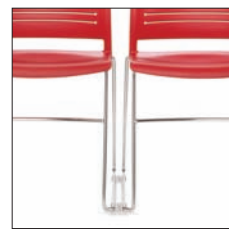

07 Cardinal/Chrome

16 White/Chrome

04 Sky/Chrome

02 Spring/Chrome

12 Steel Blue/Chrome

13 Titanium/Chrome

17 Wet Sand/Chrome

14 Warm Grey/Chrome

15 Black/Chrome

Powder Coat - PC00 Nick el

Tablet

Ganging Glides

Powder Coat - PC01 On yx

Glide

Flex Back

▼ When placed on the accompanying dolly, Mimic stacks 25 chairs high. (W 22.5" D 45" H 66.5")

On the floor, Mimic stacks 6 chairs high. (W 19.5" D 29.5" H 37.5")