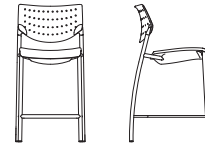

3510
4 Leg Armless Stacking Chair,
Perforated Contour Seat & Back
W 19.5" D 24" H 31.25" SH 18"

3511
4 Leg Armless Counter Stool,
Perforated Contour Seat & Back
W 19.5" D 24" H 38.5" SH 25.5"

3512
4 Leg Armless Bar Stool,
Perforated Contour Seat & Back
W 18.5" D 24.5" H 43" SH 30"

3513
4 Leg Stacking Arm Chair,
Perforated Contour Seat & Back
W 22.5" D 24" H 31.25" SH 18"
AH 27.5"

3514
4 Leg Counter Stool with Arms,
Perforated Contour Seat & Back
W 22.5" D 24" H 38.5" SH 25.5"
AH 34.75"

3515
4 Leg Bar Stool with Arms,
Perforated Contour Seat & Back
W 22.5" D 24.5" H 43" SH 30"
AH 38.75"

3520
4 Leg Armless Stacking Chair,
Upholstered Seat,
Perforated Contour Back
W 19.5" D 24.5" H 31.25"
SH 18.75"