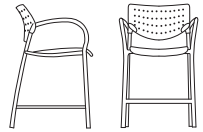

3510
4 Leg Armless Stacking Chair,
Perforated Contour Seat & Back
W 19.5" D 24" H 31.25" SH 18"

3511
4 Leg Armless Counter Stool,
Perforated Contour Seat & Back
W 19.5" D 24" H 38.5" SH 25.5"

3512
4 Leg Armless Bar Stool,
Perforated Contour Seat & Back
W 18.5" D 24.5" H 43" SH 30"

3513
4 Leg Stacking Arm Chair,
Perforated Contour Seat & Back
W 22.5" D 24" H 31.25" SH 18"
AH 27.5"

3514
4 Leg Counter Stool with Arms,
Perforated Contour Seat & Back
W 22.5" D 24" H 38.5" SH 25.5"
AH 34.75"