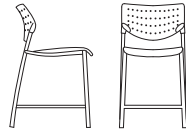

3528 SLED BASE CHAIR, UPHOLSTERED SEAT, PERFORATED CONTOUR BACK
3623 4 LEG STACKING ARM CHAIR, UPHOLSTERED SEAT & BACK

3620 4 LEG ARMLESS STACKING CHAIR, UPHOLSTERED SEAT & BACK
3628 SLED BASE CHAIR, UPHOLSTERED SEAT & BACK

3515 4 LEG BAR STOOL WITH ARMS, PERFORATED CONTOUR SEAT & BACK
3514 4 LEG COUNTER STOOL WITH ARMS, PERFORATED CONTOUR SEAT & BACK

Also

Designed by Tom Deacon

Optional tablet arm

Optional ganging mechanism

3510
4 Leg Armless Stacking Chair,
Perforated Contour Seat & Back
W 19.5" D 24" H 31.25" SH 18"

3511
4 Leg Armless Counter Stool,
Perforated Contour Seat & Back
W 19.5" D 24" H 38.5" SH 25.5"

3512
4 Leg Armless Bar Stool,
Perforated Contour Seat & Back
W 18.5" D 24.5" H 43" SH 30"