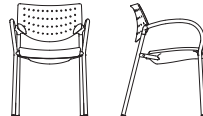

3515
4 Leg Bar Stool with Arms,
Perforated Contour Seat & Back
W 22.5" D 24.5" H 43" SH 30"
AH 38.75"

3520
4 Leg Armless Stacking Chair,
Upholstered Seat,
Perforated Contour Back
W 19.5" D 24.5" H 31.25"
SH 18.75"

3521
4 Leg Armless Counter Stool,
Upholstered Seat,
Perforated Contour Back
W 19.5" D 24.5" H 38.5"
SH 26.25"

3522
4 Leg Armless Bar Stool,
Upholstered Seat,
Perforated Contour Back
W 18.5" D 25" H 43" SH 30.75"