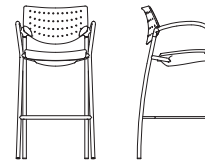

3515
4 Leg Bar Stool with Arms,
Perforated Contour Seat & Back
W 22.5" D 24.5" H 43" SH 30"
AH 38.75"

3520
4 Leg Armless Stacking Chair,
Upholstered Seat,
Perforated Contour Back
W 19.5" D 24.5" H 31.25"
SH 18.75"

3521
4 Leg Armless Counter Stool,
Upholstered Seat,
Perforated Contour Back
W 19.5" D 24.5" H 38.5"
SH 26.25"

3522
4 Leg Armless Bar Stool,
Upholstered Seat,
Perforated Contour Back
W 18.5" D 25" H 43" SH 30.75"

3523
4 Leg Stacking Arm Chair,
Upholstered Seat,
Perforated Contour Back
W 22.5" D 24.5" H 31.25"
SH 18.75" AH 27.25"

3524
4 Leg Counter Stool with
Arms, Upholstered Seat,
Perforated Contour Back
W 22.5" D 24.5" H 38.5"
SH 26.25" AH 34.75"