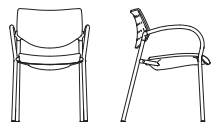

3525
4 Leg Bar Stool with Arms,
Upholstered Seat,
Perforated Contour Back
W 22.5" D 25" H 43"
30.75" AH 38.75"

3528
Sled Base Chair, Upholstered
Seat, Perforated Contour Back
W 23" D 22.5" H 30.75"
SH 18.5" AH 27.25"

3620
4 Leg Armless Stacking Chair,
Upholstered Seat & Back
W 19.5" D 24.5" H 31.75"
SH 18.75"

3621
4 Leg Armless Counter Stool,
Upholstered Seat & Back
W 19.5" D 24.5" H 39.25"
SH 26.25"

3622
4 Leg Armless Bar Stool,
Upholstered Seat & Back
W 18.5" D 25" H 43.5"
SH 30.75"