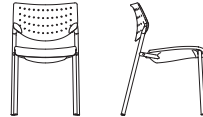

3520
4 Leg Armless Stacking Chair,
Upholstered Seat,
Perforated Contour Back
W 19.5" D 24.5" H 31.25"
SH 18.75"