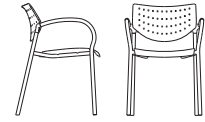

3528 SLED BASE CHAIR, UPHOLSTERED SEAT, PERFORATED CONTOUR BACK
3623 4 LEG STACKING ARM CHAIR, UPHOLSTERED SEAT & BACK

3620 4 LEG ARMLESS STACKING CHAIR, UPHOLSTERED SEAT & BACK
3628 SLED BASE CHAIR, UPHOLSTERED SEAT & BACK

3515 4 LEG BAR STOOL WITH ARMS, PERFORATED CONTOUR SEAT & BACK
3514 4 LEG COUNTER STOOL WITH ARMS, PERFORATED CONTOUR SEAT & BACK

Also

Designed by Tom Deacon

Optional tablet arm

Optional ganging mechanism

3510
4 Leg Armless Stacking Chair,
Perforated Contour Seat & Back
W 19.5" D 24" H 31.25" SH 18"

3511
4 Leg Armless Counter Stool,
Perforated Contour Seat & Back
W 19.5" D 24" H 38.5" SH 25.5"

3512
4 Leg Armless Bar Stool,
Perforated Contour Seat & Back
W 18.5" D 24.5" H 43" SH 30"