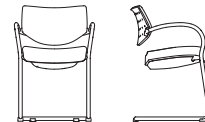

3628
Sled Base Chair,
Upholstered Seat & Back
W 23" D 22.5" H 31"
SH 18.5" AH 27.25"

Additional images and download-able cut sheets available online. Due to the constant evolution of, and additions to, product lines, Keilhauer encourages reference to www.keilhauer.com.

Keilhauer
1450 Birchmount Road, Toronto, Ontario, Canada M1P 2E3
tel 416 759 5665 fax 416 759 5723 1 800 724 5665
www.keilhauer.com info@keilhauer.com