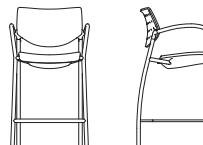

3620
4 Leg Armless Stacking Chair,
Upholstered Seat & Back
W 19.5" D 24.5" H 31.75"
SH 18.75"

3621
4 Leg Armless Counter Stool,
Upholstered Seat & Back
W 19.5" D 24.5" H 39.25"
SH 26.25"

3622
4 Leg Armless Bar Stool,
Upholstered Seat & Back
W 18.5" D 25" H 43.5"
SH 30.75"

3623
4 Leg Stacking Arm Chair,
Upholstered Seat & Back
W 22.5" D 24.5" H 30.75"
SH 18.75" AH 27.25"

3624
4 Leg Counter Stool with Arms,
Upholstered Seat & Back
W 22.5" D 24.5" H 39.25"
SH 26.25" AH 34.75"