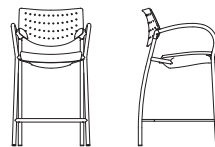

3524
4 Leg Counter Stool with
Arms, Upholstered Seat,
Perforated Contour Back
W 22.5" D 24.5" H 38.5"
SH 26.25" AH 34.75"