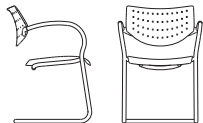

3528
Sled Base Chair, Upholstered
Seat, Perforated Contour Back
W 23" D 22.5" H 30.75"
SH 18.5" AH 27.25"