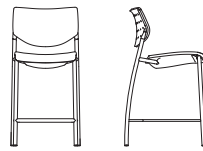

3621
4 Leg Armless Counter Stool,
Upholstered Seat & Back
W 19.5" D 24.5" H 39.25"
SH 26.25"