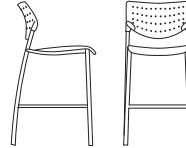

3528 SLED BASE CHAIR, UPHOLSTERED SEAT, PERFORATED CONTOUR BACK
3623 4 LEG STACKING ARM CHAIR, UPHOLSTERED SEAT & BACK

3620 4 LEG ARMLESS STACKING CHAIR, UPHOLSTERED SEAT & BACK
3628 SLED BASE CHAIR, UPHOLSTERED SEAT & BACK

3515 4 LEG BAR STOOL WITH ARMS, PERFORATED CONTOUR SEAT & BACK
3514 4 LEG COUNTER STOOL WITH ARMS, PERFORATED CONTOUR SEAT & BACK

Also

Designed by Tom Deacon

Optional tablet arm

Optional ganging mechanism

3510
4 Leg Armless Stacking Chair,
Perforated Contour Seat & Back
W 19.5" D 24" H 31.25" SH 18"

3511
4 Leg Armless Counter Stool,
Perforated Contour Seat & Back
W 19.5" D 24" H 38.5" SH 25.5"

3512
4 Leg Armless Bar Stool,
Perforated Contour Seat & Back
W 18.5" D 24.5" H 43" SH 30"