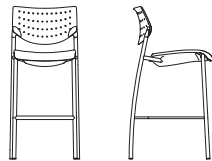

3522
4 Leg Armless Bar Stool,
Upholstered Seat,
Perforated Contour Back
W 18.5" D 25" H 43" SH 30.75"