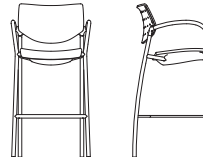

3620
4 Leg Armless Stacking Chair,
Upholstered Seat & Back
W 19.5" D 24.5" H 31.75"
SH 18.75"

3621
4 Leg Armless Counter Stool,
Upholstered Seat & Back
W 19.5" D 24.5" H 39.25"
SH 26.25"

3622
4 Leg Armless Bar Stool,
Upholstered Seat & Back
W 18.5" D 25" H 43.5"
SH 30.75"

3623
4 Leg Stacking Arm Chair,
Upholstered Seat & Back
W 22.5" D 24.5" H 30.75"
SH 18.75" AH 27.25"

3624
4 Leg Counter Stool with Arms,
Upholstered Seat & Back
W 22.5" D 24.5" H 39.25"
SH 26.25" AH 34.75"