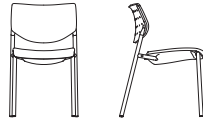

3523
4 Leg Stacking Arm Chair,
Upholstered Seat,
Perforated Contour Back
W 22.5" D 24.5" H 31.25"
SH 18.75" AH 27.25"

3524
4 Leg Counter Stool with
Arms, Upholstered Seat,
Perforated Contour Back
W 22.5" D 24.5" H 38.5"
SH 26.25" AH 34.75"

3525
4 Leg Bar Stool with Arms,
Upholstered Seat,
Perforated Contour Back
W 22.5" D 25" H 43"
30.75" AH 38.75"

3528
Sled Base Chair, Upholstered
Seat, Perforated Contour Back
W 23" D 22.5" H 30.75"
SH 18.5" AH 27.25"