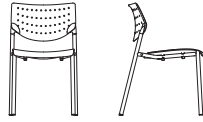

3528 SLED BASE CHAIR, UPHOLSTERED SEAT, PERFORATED CONTOUR BACK
3623 4 LEG STACKING ARM CHAIR, UPHOLSTERED SEAT & BACK

3620 4 LEG ARMLESS STACKING CHAIR, UPHOLSTERED SEAT & BACK
3628 SLED BASE CHAIR, UPHOLSTERED SEAT & BACK

3515 4 LEG BAR STOOL WITH ARMS, PERFORATED CONTOUR SEAT & BACK
3514 4 LEG COUNTER STOOL WITH ARMS, PERFORATED CONTOUR SEAT & BACK

Also

Designed by Tom Deacon

Optional tablet arm

Optional ganging mechanism

3510
4 Leg Armless Stacking Chair,
Perforated Contour Seat & Back
W 19.5" D 24" H 31.25" SH 18"

3511
4 Leg Armless Counter Stool,
Perforated Contour Seat & Back
W 19.5" D 24" H 38.5" SH 25.5"

3512
4 Leg Armless Bar Stool,
Perforated Contour Seat & Back
W 18.5" D 24.5" H 43" SH 30"