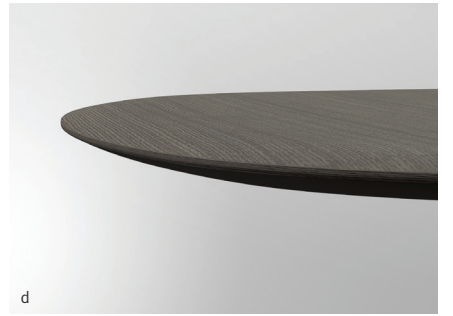

BAJA MEETING TABLES Square and soft square tables address a various range of needs. Base options include wire frame and hoop base styles. Above: **a. 54" square table with crest edge and hoop base** shown in White Ash laminate with Whitecap ABS and Burnished powder coat | **b. 48" round table with surf edge and wire frame base** shown in Sable Black Limba and polished chrome | **c. 54" soft square table with crest edge and hoop base** shown in black backpainted glass and Storm powder coat. **EDGE DETAILS** Right page: **d. veneer surf edge** shown in Bramble Rift Cut Oak | **e. veneer crest edge** shown in Bramble Rift Cut Oak | **f. inset laminate with hardwood crest edge** shown in Bright White laminate | **g. laminate crest edge** shown in White Ash laminate | **h. glass crest edge** shown in white backpainted glass.

SURF EDGE