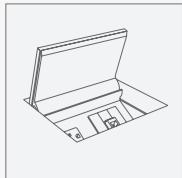

**BAJA TABLE SIZES** Surf edge profile offered in lengths from 72" to 120" with hoop and wire frame bases, and veneer tops. Crest edge profile offered in lengths from 72" to 240" with hoop and wire frame bases, veneer, laminate and glass top options. Above, all shown in Bramble Rift Cut Oak and polished chrome: a. 72" soft rectangle table with surf edge and wire frame base | b. 120" soft rectangle table with crest edge and wire frame base | c. 240" soft rectangle table with crest edge, wire frame base and center column base | d. 72" soft rectangle table with crest edge and hoop base | e. 120" soft rectangle table with surf edge and hoop base | f. 240" soft rectangle table with crest edge and hoop base.

Power Matrix Small

Tech Node

Power Rail

Hoop base

**BAJA POWER** A variety of power and data connection options offer functional, aesthetic and pricing scalability. Both base styles offer an attachable wire channel and optional wire chase for more robust wire management needs. Above: **96" x 48" soft rectangle table with surf edge, wire frame base and two Power Matrix Small doors** shown in Bramble Rift Cut Oak and polished chrome. Power options and wire channel shown in details to left.