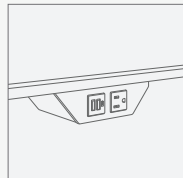

**BAJA TABLE SIZES** Surf edge profile offered in lengths from 72" to 120" with hoop and wire frame bases, and veneer tops. Crest edge profile offered in lengths from 72" to 240" with hoop and wire frame bases, veneer, laminate and glass top options. Above, all shown in Bramble Rift Cut Oak and polished chrome: a. 72" soft rectangle table with surf edge and wire frame base | b. 120" soft rectangle table with crest edge and wire frame base | c. 240" soft rectangle table with crest edge, wire frame base and center column base | d. 72" soft rectangle table with crest edge and hoop base | e. 120" soft rectangle table with surf edge and hoop base | f. 240" soft rectangle table with crest edge and hoop base.

Power Matrix Small

Tech Node

Power Rail

Hoop base

**BAJA POWER** A variety of power and data connection options offer functional, aesthetic and pricing scalability. Both base styles offer an attachable wire channel and optional wire chase for more robust wire management needs. Above: **96" x 48" soft rectangle table with surf edge, wire frame base and two Power Matrix Small doors** shown in Bramble Rift Cut Oak and polished chrome. Power options and wire channel shown in details to left.