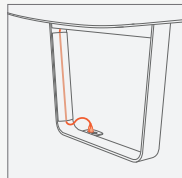

**BAJA TABLE SIZES** Surf edge profile offered in lengths from 72" to 120" with hoop and wire frame bases, and veneer tops. Crest edge profile offered in lengths from 72" to 240" with hoop and wire frame bases, veneer, laminate and glass top options. Above, all shown in Bramble Rift Cut Oak and polished chrome: a. 72" soft rectangle table with surf edge and wire frame base | b. 120" soft rectangle table with crest edge and wire frame base | c. 240" soft rectangle table with crest edge, wire frame base and center column base | d. 72" soft rectangle table with crest edge and hoop base | e. 120" soft rectangle table with surf edge and hoop base | f. 240" soft rectangle table with crest edge and hoop base.

Power Matrix Small

Tech Node

Power Rail

Hoop base

**BAJA POWER** A variety of power and data connection options offer functional, aesthetic and pricing scalability. Both base styles offer an attachable wire channel and optional wire chase for more robust wire management needs. Above: **96" x 48" soft rectangle table with surf edge, wire frame base and two Power Matrix Small doors** shown in Bramble Rift Cut Oak and polished chrome. Power options and wire channel shown in details to left.