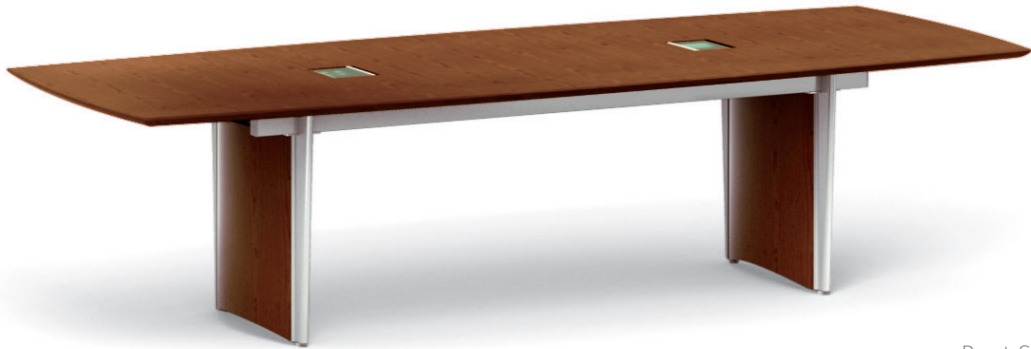

NUCRAFT

SABER

Saber
Elegant design. Exceptional value.

Round Shape Top
Concave Column Base

Boat Shape Top
Panel Bases
Tech Bay option

NUCRAFT

Saber

Top Shapes

Rectangle

Boat

Round

Bases

2 Panel Bases

Concave Column
(available with round
top only)

Metal X-Base

Edge Profiles

Radius
Knife