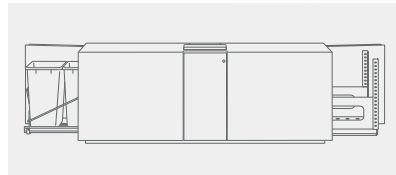

Designed by Joey Ruiter

3 Wire manager

Cylinder base

Height adjustable table

TWO4SIX TABLE SHAPES, BASES AND WIRE MANAGEMENT Available in rectangle, soft rectangle, square, soft square and round table shapes. Base options include open frame and post leg styles for meeting tables, and an open frame/slab base or open frame/post leg base combo for media tables. Above: a. 72"x42" rectangle table with open frame base shown in Natural Paldao and polished chrome | b. 54" soft square table with wood post legs shown in Marron Walnut | c. 18"x20" caddy shown in Burnished paint and polished chrome | d. 84"x42" height adjustable table shown in Thicket Paldao and Aged Bronze powder coat | e. 54" round table with cylinder base shown in Thicket Paldao | f. 72"x30" credenza shown in Natural Paldao | g. 84"x30" open console shown in Marron Walnut | h. 54" square table with open frame base shown in Bianco Carrara and polished chrome | i. 72"x42" soft rectangle table with metal post legs shown in Weathered Ash laminate, Shale ABS and Burnished powder coat | j. 72"x42" soft rectangle table with metal post legs shown in Weathered Ash laminate, Shale ABS and Burnished powder coat | k. 72"x42" rectangle seated height media table with open frame and slab base shown in Bramble Rift Cut Oak and black powder coat | l. 54" round table with metal post legs shown in Natural Paldao and Burnished powder coat. Wire management channels attach directly to post and wire frame bases, and other base styles neatly manage cables to floor cores shown in details to left.