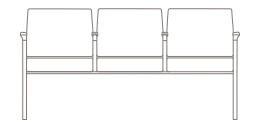

Tandem chair/chair/chair,
panel arm
1610T-CCC
w67" d26" h34.5"