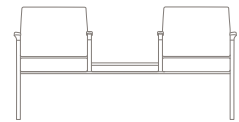

Tandem chair/table/chair,
open arm
1600T-CMC
w67" d26" h34.5"