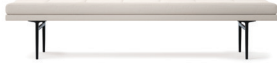

(Right)

**Coy** 71060  
Ash lounge chair.

**Opt** 71050  
Ash lounge chair.

**Stix** 71080  
Ash side table.

(Left)

**Coy** 71060  
Lounge chair.

**Parlez 70310**  
88" backless bench  
in Emerson Dune with black base

**Parlez 70320**  
88" bench in Kenora Winter  
Dusk with black base

**Parlez 70325**  
88" bench with double ended rectangular  
tables in Kura Blue Black with black base  
and Ella Quartz table tops

**Parlez 70223 & 70226**  
75.5" bench with REF square cushion and  
75.5" bench with REF rectangular table in Flannella Grey  
with black laminate table top and black base

**Parlez 70222 & 70543**  
75.5" bench with LEF square table and 82" LAF corner  
bench with REF square cushion in Kura Forest Floor with  
black laminate table top and black base

**Parlez 70321 & 70322**  
88" bench with REF square table and  
88" bench with LEF square table in Vicolo Shield  
with Ella Quartz table top and black base