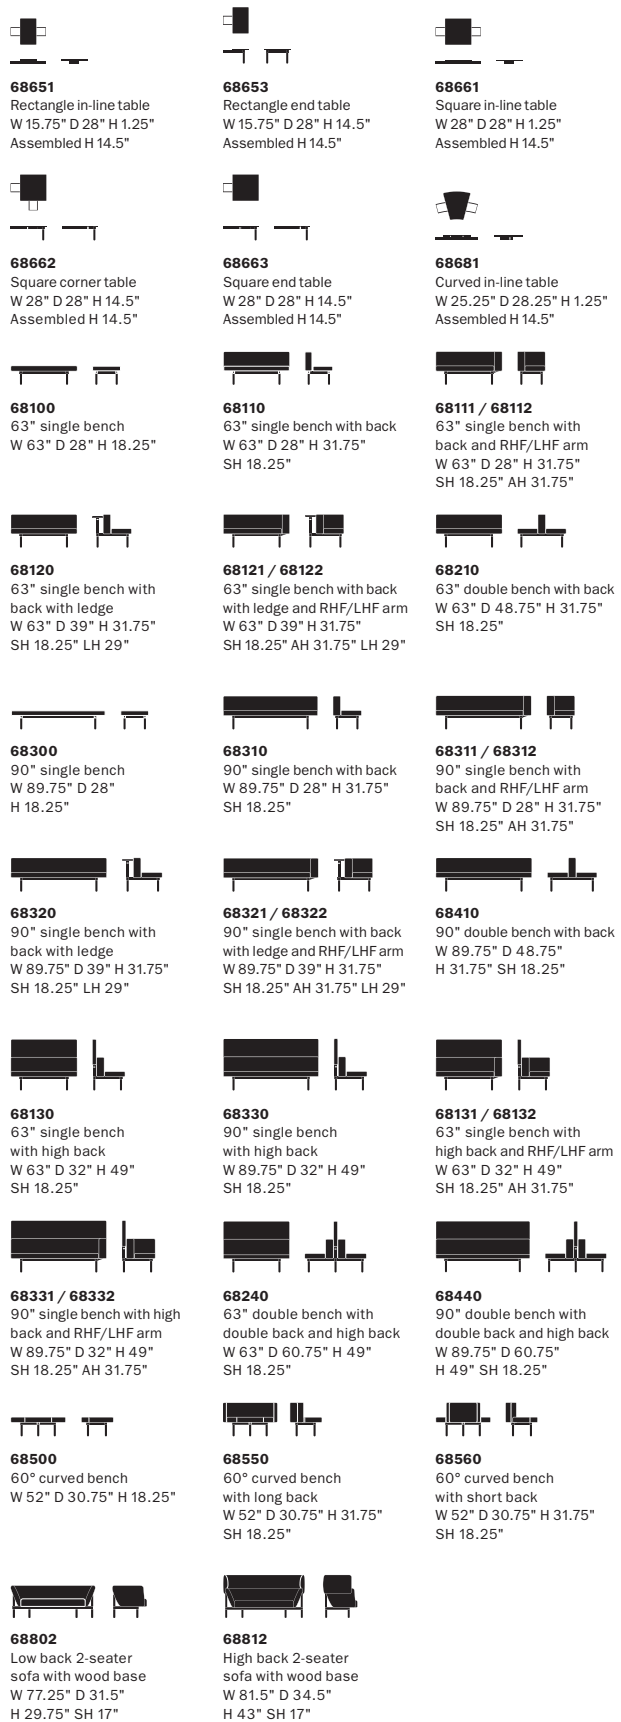

Visit 68120
63" single bench with back
and ledge

Visit 68653
Rectangle end table
with power

Juxta 47433
36 x 60" conference
height table

Collo 10372
Side chair with arms, 4-leg
steel base

Sip 68002
Wood stool

Visit 68130
63" high back single bench

Visit 68651
Rectangle in-line table

Visit 68100
63" single bench

Visit 68321
90" single bench with ledge
and RHF arm

Visit 68110
63" single bench with back

Sip 68002
Wood stool

Collo 10373
Side chair with arms, 4-leg
wood base

Juxta 47163
Square 48" conference
height table

Visit 68110
63" single bench with back

Visit 68653
Rectangle end table with power

The strength of steel and warmth of wood combine to create an inviting seating area and lounge.

Visit 68812
High back 2-seater sofa

Sip 68951
Low round end table

In-line and end tables define and connect; shelving offers alternative points of view.

Visit 68210
63" double bench with back

Sip 68002
Wood stool