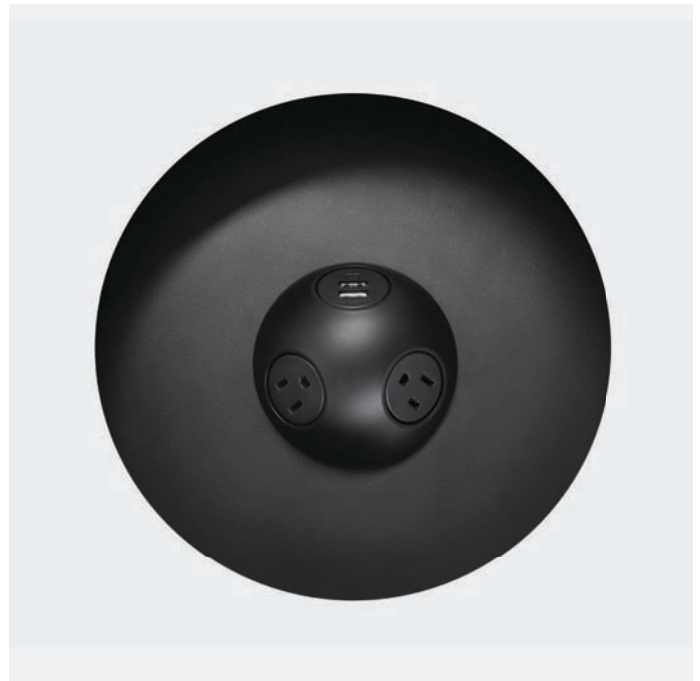

Wheels casters are fit for both carpet and hard flooring.
Locking and non-locking casters available.

Powered table available in 30" and 47.5" diameter.
Power configuration is 2 power; 1 USB (2 connections).
25' cord available in Orange or Black.

10001
Armless lounge chair
on casters
W 25.75" D 27.75"
H 31.5" SH 16"

10001 with 10006
Tablet: left and right
available
W 36.75" D 27.75"
H 31.5" SH 16"

10002
High back 2-seater
bench on casters
W 63.25" D 36.25" H 42"
SH 16.75"

10003
Chaise on casters
W 22.75" D 57.25" H 40"
SH 17.75"

10004
Stool on casters
W 22.25" D 22.25"
H 16.75" SH 16.75"

10010
Small round table with
power on casters
Diameter 30" H 20.75"

10011
Large round table with
power on casters
Diameter 47.5" H 20.75"

10005
Divider on casters
W 64.25" D 27.75" H 67.25"
Ledge H 44.75"

5 base finish options, 25 plastic
laminate table top colors.

Cut sheets, options and pricing
available on kellhauer.com