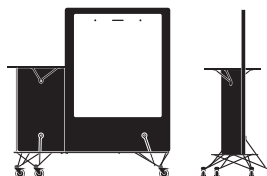

10001
Armless lounge chair
on casters
W 25.75" D 27.75"
H 31.5" SH 16"

10001 with 10006
Tablet: left and right
available
W 36.75" D 27.75"
H 31.5" SH 16"

10002
High back 2-seater
bench on casters
W 63.25" D 36.25" H 42"
SH 16.75"

10003
Chaise on casters
W 22.75" D 57.25" H 40"
SH 17.75"

10004
Stool on casters
W 22.25" D 22.25"
H 16.75" SH 16.75"

10010
Small round table with
power on casters
Diameter 30" H 20.75"

10011
Large round table with
power on casters
Diameter 47.5" H 20.75"

10005
Divider on casters
W 64.25" D 27.75" H 67.25"
Ledge H 44.75"

5 base finish options, 25 plastic
laminate table top colors.

Cut sheets, options and pricing
available on kellhauer.com

Stool

Chaise

Armless Lounge Chair