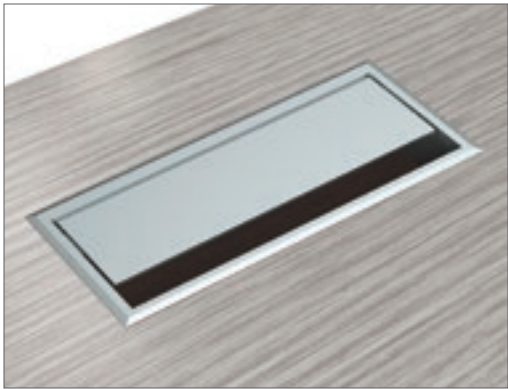

POWERPORT

The natural beauty of wood and Krug's renowned craftsmanship is evident in Artemis. It is available in standard wood species (Walnut, Maple, Cherry, Oak) and finishes, as well as custom species and custom finishes. Artemis Laminate provides a thermofused laminate solution.