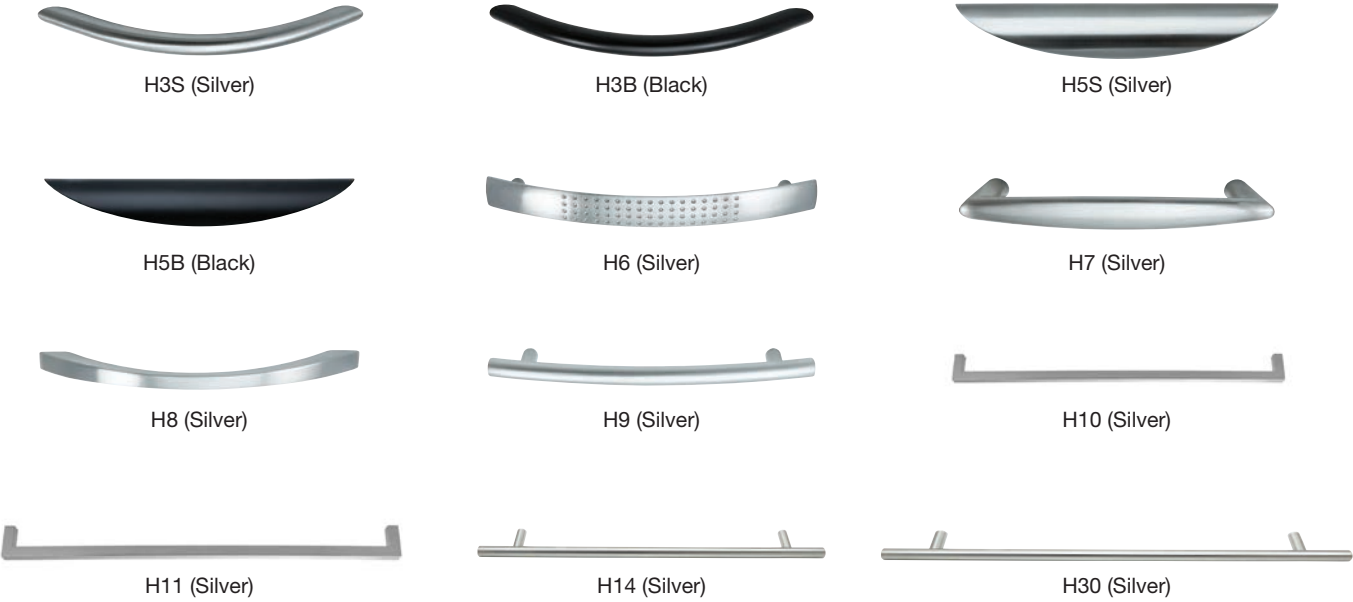

MMPWRDLX2S
Metal Brushed Silver Power Management Unit Package
(2-Power, 1-Data, 2- USB, 1-HDMI, 1-RJ45, 1- RJ11)

MMRPMU16S
Metal Reef Power Management Unit Package
(1 HDMI with adapter, 1 VGA, 1 Audio, 2 RJ45, 3 Power, 2 USB)

NAPRGR3B
Round Power Grommet

MMPWRDLX
Plastic Black Power Management Unit Package
(1-Phone, 1-Data ,3-Outlets and 1-USB)

APRPG1GW
Rectangular Power Grommet

APRPG1S
Rectangular Power Grommet

APRPG1B
Rectangular Power Grommet

Grommets

Handle Options

Task Lighting (Hutch Accessories)

MMTSKLT2
Tasklight, Fascia and One Grommet

Drawer Interior

9-Ply Birch Wood | Full Extension

Maverick Color Options

10% upcharge for top & base, 5% upcharge for top only, 5% upcharge for drawer or door fronts (when specified with standard colors shown above)