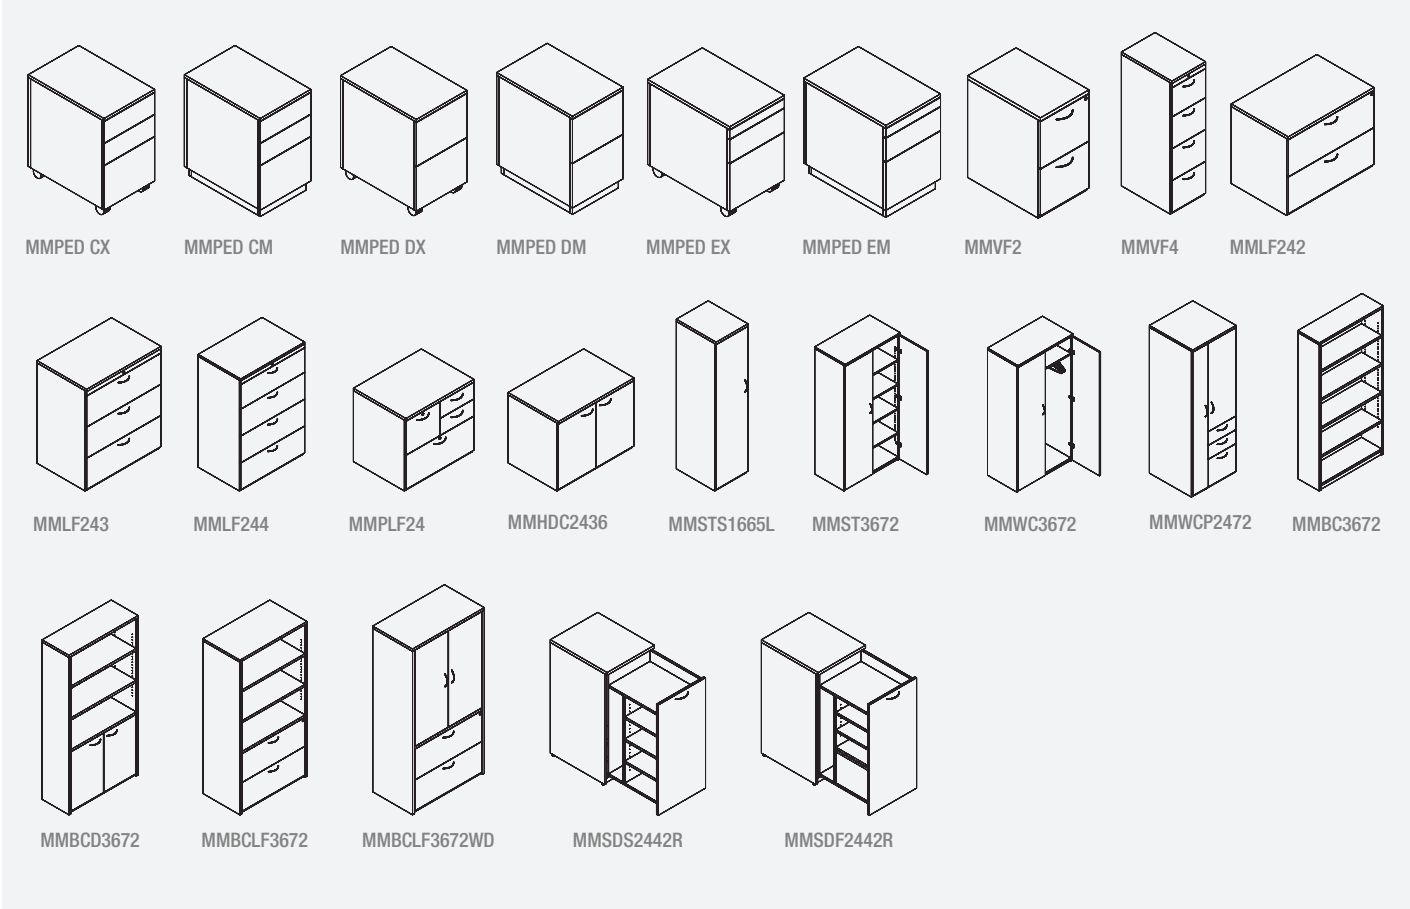

MMH72 W2D

MMH72 ND

MMBCH

MMCFOHB48

MMCFOHD48

Freestanding Storage

Risers

Risers with Clear Glass, Supporting Desk & Returns