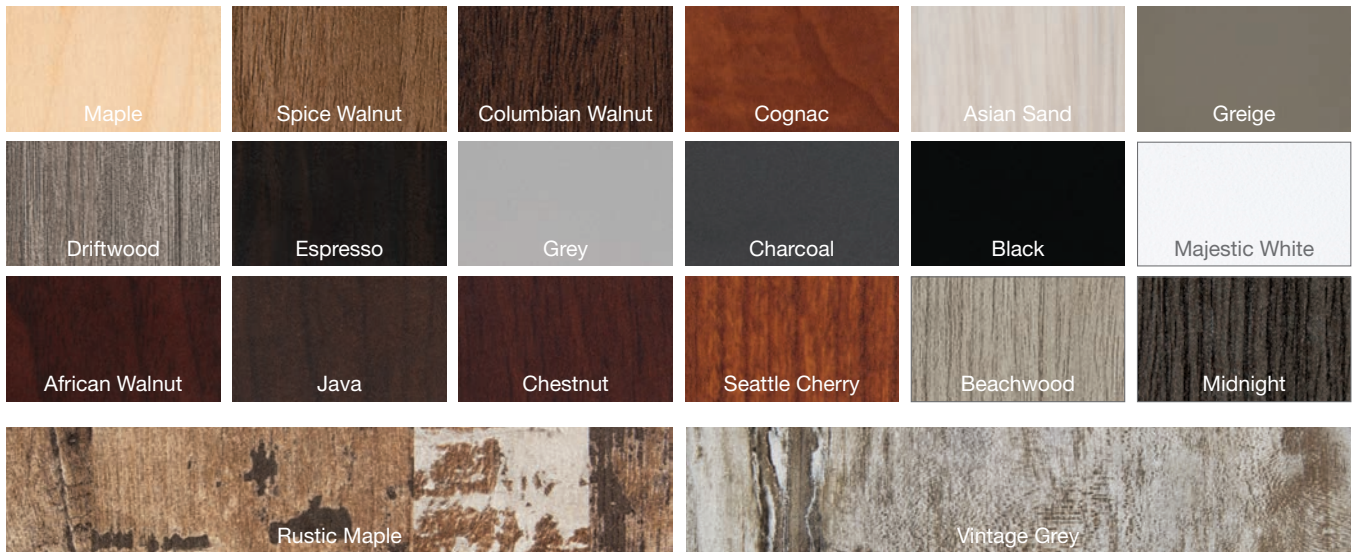

Pedestals shown in (from left to right) :

Driftwood, Majestic White, Columbian Walnut, Spice Walnut, Espresso/Asian Sand

Bookcases shown in (from left to right) :

Charcoal, Driftwood, Majestic White, Columbian Walnut, African Walnut, Espresso, Chestnut, Java, Asian Sand, Grey

Grommets

Handle Options

Task Lighting (Hutch Accessories)

MMTSKLT2
Tasklight, Fascia and One Grommet

Drawer Interior

9-Ply Birch Wood | Full Extension

Maverick Color Options

10% upcharge for top & base, 5% upcharge for top only, 5% upcharge for drawer or door fronts (when specified with standard colors shown above)

Tackboard Fabric Options

Anchorage 2335

Standard

Sunshine 2082

Red Delicious 2014

Aubergine 2036

Waterfall 2691

Green Apple 2087

Goose 2049

Onyx 2016

Cape Cod 3073

Linen 7031

Surf 7062

Silk 045

Zebra 015

Skyscraper 022