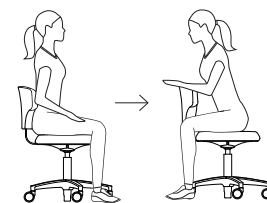

Sky Stool is a comprehensive series of stools that are applicable in many areas of commercial facilities, especially geared to clinics and laboratories.

The generous 16" seat cushion can be upholstered in Siliform®, Keilhauer's patented process for using silicone as an upholstery material. In addition, both the seat cushion and the backrest can be upholstered in any Keilhauer textile, leather, vinyl or COM and COL.

Sky Stools are available with:

- Fixed, 4-leg base in chrome
- Aluminum or black caster base, with soft-wheel caster option
- 3 stool heights
- Optional adjustable back
- Optional foot activation ring, or lab stool foot ring

1ST711 Polished aluminum base,
Siliform seat, hand activator, foot ring

Adjustable Back

The Sky Stool with adjustable back can be adapted to many situations. The back can be used as a traditional backrest for lumbar support, but the cutout spaces allow a user to turn and straddle the stool, using the backrest as an arm support when leaning forward.