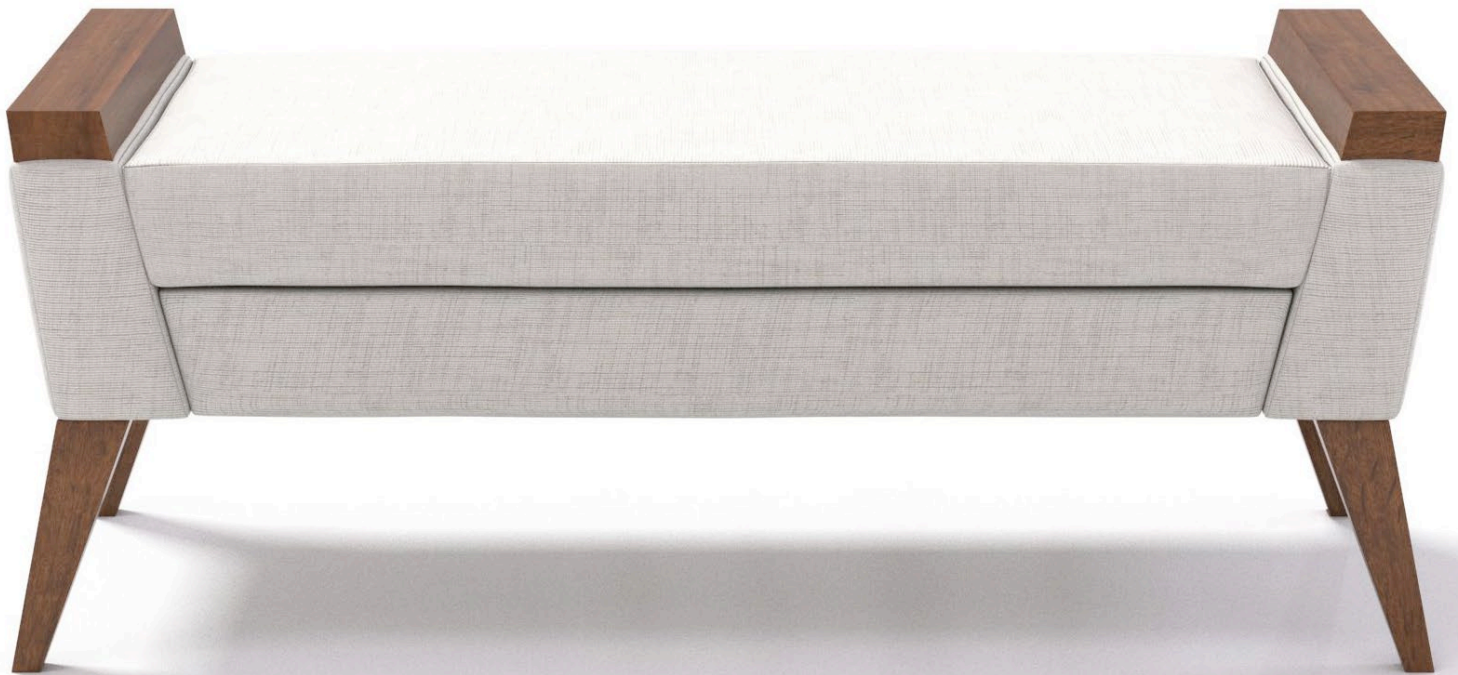

cb

clarke wood benches

9086-36B-WL-WC | 9086-48B-WL-WC | 9086-60B-WL-WC

coriander 
DESIGNS

clarke wood benches

The simple silhouette gives Clarke a minimal elegance that will be a timeless addition to any interior. The subtle angles and sharp lines create an architectural presence that finds breadth of expression in a choice of finishes and standard fabrics. The series offers multiple sizes and ability to use straight and corner tables to gang the benches into one continuous unit.

9086-B clarke wood benches

9086-36B-
WL-WC

W: 48.00
D: 20.00
H: 20.00
SH: 18.00

9086-48B-
WL-WC

W: 48.00
D: 20.00
H: 20.00
SH: 18.00

9086-60B-
WL-WC

W: 60.00
D: 20.00
H: 20.00
SH: 18.00