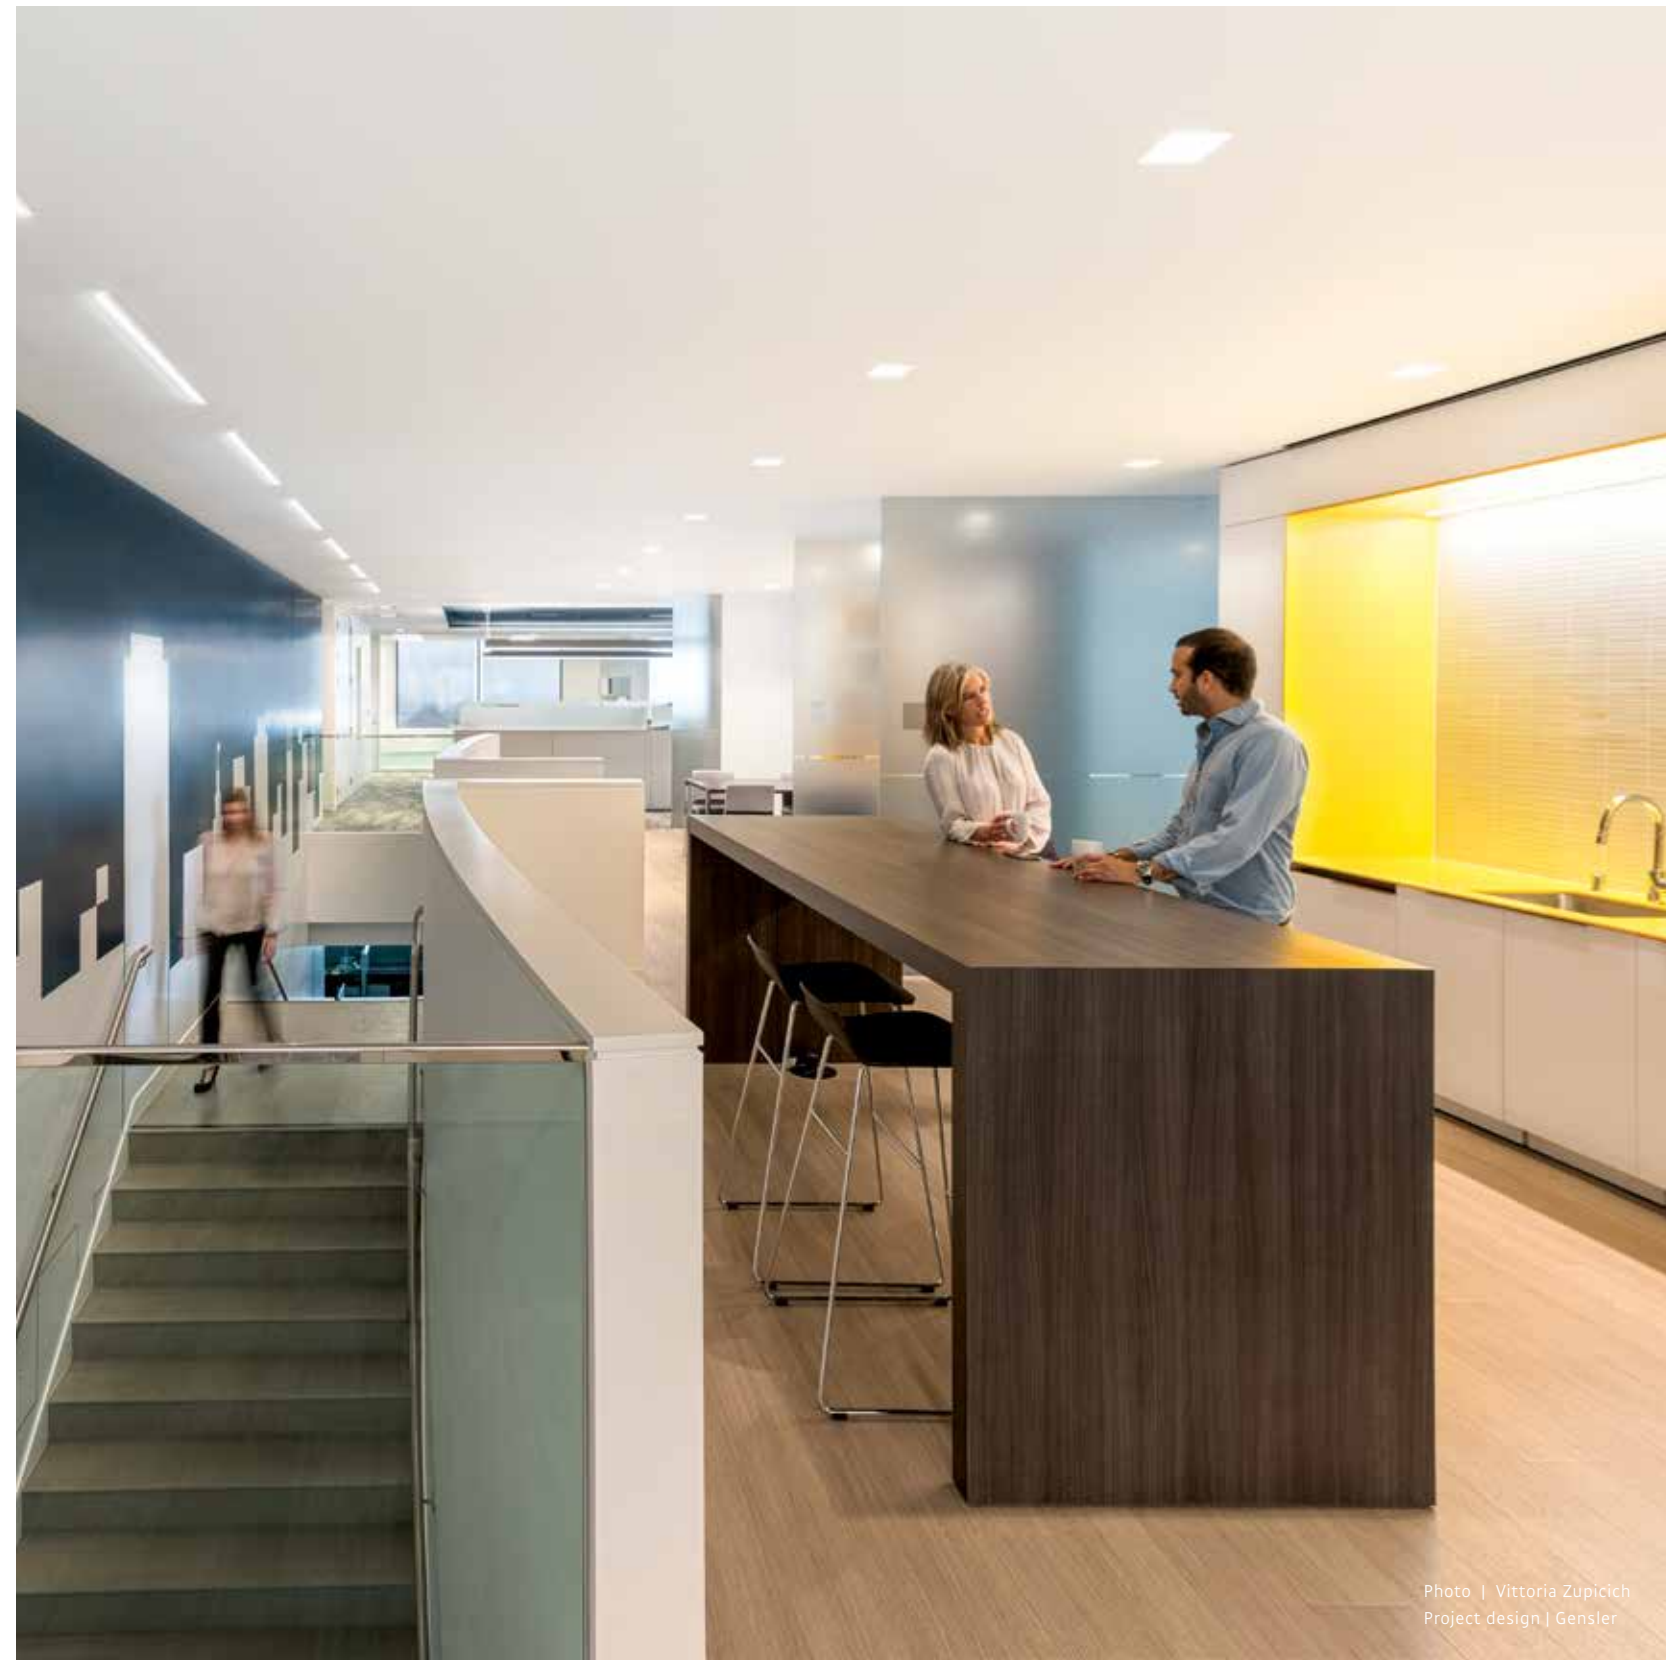

## HUGO

HUGO is a bar, counter, or desk height table with true mobility. Casters concealed in a slim profile allow shared spaces to be reconfigured with ease. Power and data are cleanly integrated and the table is available in a full range of sizes and finishes, making HUGO the ideal solution for your dynamic space.