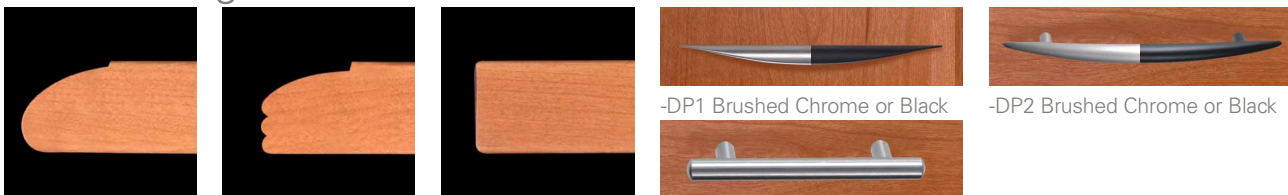

SC - Santa Fe Cherry RM - Royal Maple JM - Java Maple LC - Light Cherry CLM - Caramel Maple HS - Hazelnut Sapele

-Finishes depict approximate color and graining

Taylor Edge Details, Power Modules and Drawer Pulls

Premier Edge Details and Drawer Pulls

-A -B -C -DP1 Brushed Chrome or Black -DP2 Brushed Chrome or Black
 -DP7 Brushed Chrome

Storage Cabinets

available in all three series

Taylor T-2496C-8-8

Taylor T-SC-30