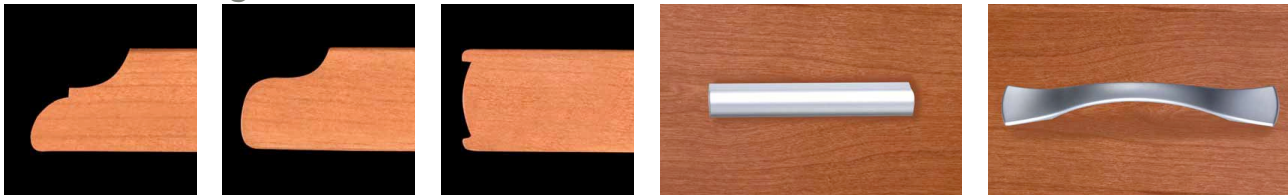

Cascade Edge Details and Drawer Pulls

-D   -E   -F   -DP5 Anodized Aluminum   -DP9 Anodized Aluminum