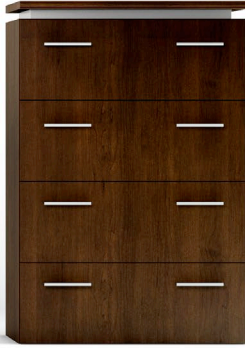

Premier Edge Details and Drawer Pulls

-A -B -C -DP1 Brushed Chrome or Black -DP2 Brushed Chrome or Black
 -DP7 Brushed Chrome

Storage Cabinets

available in all three series

Taylor T-2496C-8-8

Taylor T-SC-30

Taylor T-36WC-1MD-7

Lateral Files

available in all three series

Cascade C-2472-5-5

Cascade C-LF3-36

Cascade C-LF4-36

Bookcases

available in all three series