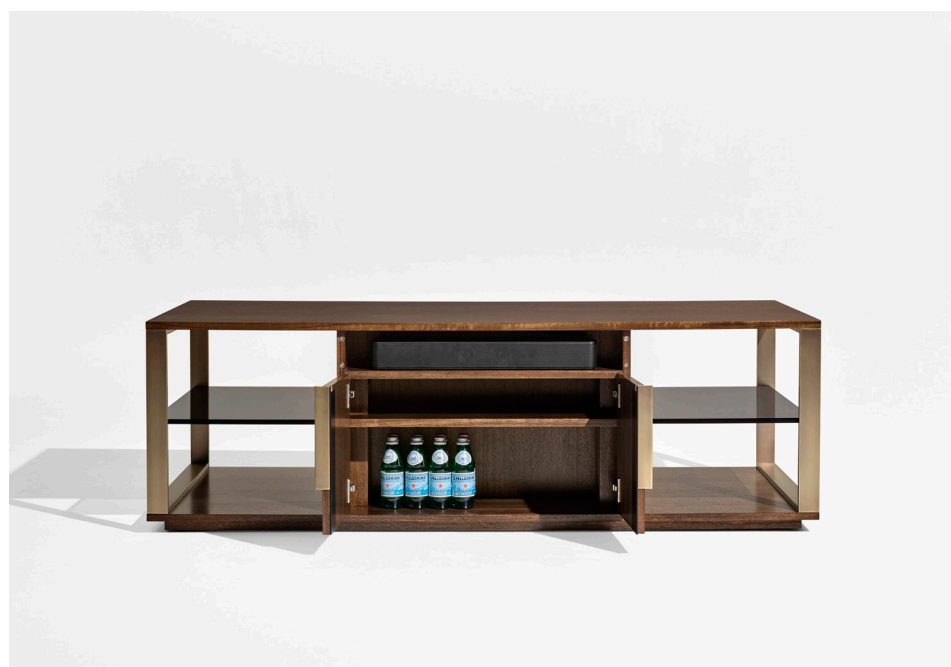

FORENA

FORENA

In multi-use meeting spaces where work and entertainment go hand-in-hand, consoles are required to offer more than simple storage. With the Forena suite of credenzas, storage is only the beginning. Designed through a “resimmercial” lens, Forena is offered in three styles — Credenzas, Media Console, and Media Island — each nuanced for various workspaces with features such as built-in soundbar space, refrigeration drawers, waste and recycling compartments, and equipment racking, all enclosed within an elegant case.