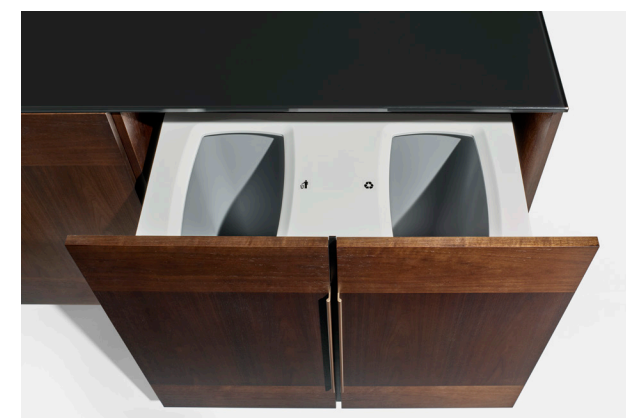

FORENA

FORENA

In multi-use meeting spaces where work and entertainment go hand-in-hand, consoles are required to offer more than simple storage. With the Forena suite of credenzas, storage is only the beginning. Designed through a “resimmercial” lens, Forena is offered in three styles — Credenzas, Media Console, and Media Island — each nuanced for various workspaces with features such as built-in soundbar space, refrigeration drawers, waste and recycling compartments, and equipment racking, all enclosed within an elegant case.