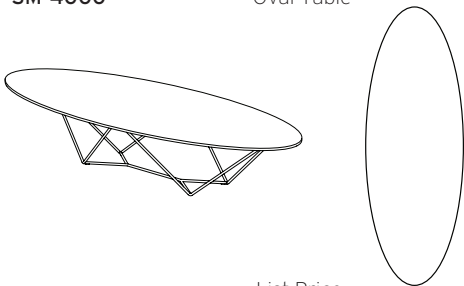

STEM Table Series

Example: item number SM-3000 + wood suffix -WW + metal suffix -SL = SM-3000-WW-SL

Item	Description	Dimensions	inches dia	h	Shipping Weight
SM-3000	Round Table	Overall	48	14 1/2 acrylic 14 7/8 veneer	71 lbs. Acrylic 33 lbs. Veneer

		List Price	-BB	-MM	-OA	-WW	-ZZ	-AY
Finish		Wood Selection	Beech	Maple	Oak	Walnut	Zebrano	Acrylic
-SL	Stainless Steel		1368	1368	1368	1368	1368	1818
-PC	Powder Coat		1275	1275	1275	1275	1275	1723

Item	Description	Dimensions	inches dia	h	Shipping Weight
SM-4000	Oval Table	Overall	70 7/8	28	14 3/8 acrylic 14 1/2 veneer