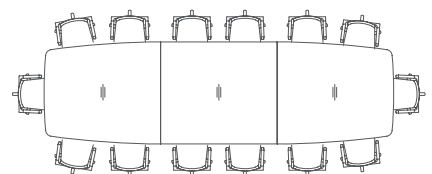

TUNE...transforming conferences into works of art

The eyes dance along the subtle curves and soft lines of the TUNE conferencing tables. As sleek and stylish as their counterparts in the collection, their striking beauty belies their innate ability to keep everyone at the table focused and connected.