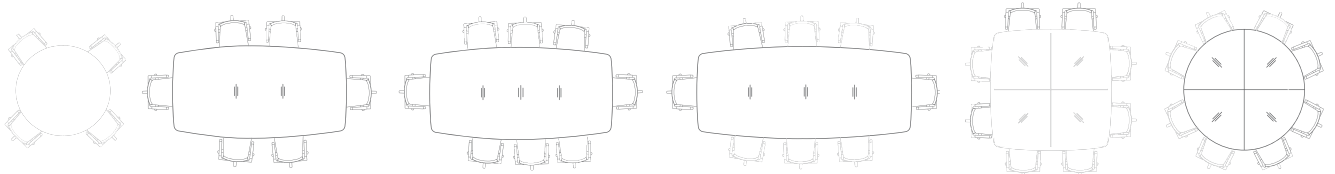

TUNE...a more sophisticated way to conduct meetings

Never has the professional felt so personal. TUNE meeting tables bring a refined, yet calming, aesthetic to assemblies of ten or fewer guests.

Unlike other pieces in the collection, TUNE freestanding meeting tables feature jewel-like cross bases that showcase a unique mitered connection.