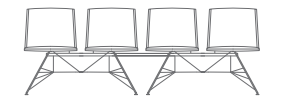

artifakt linking device