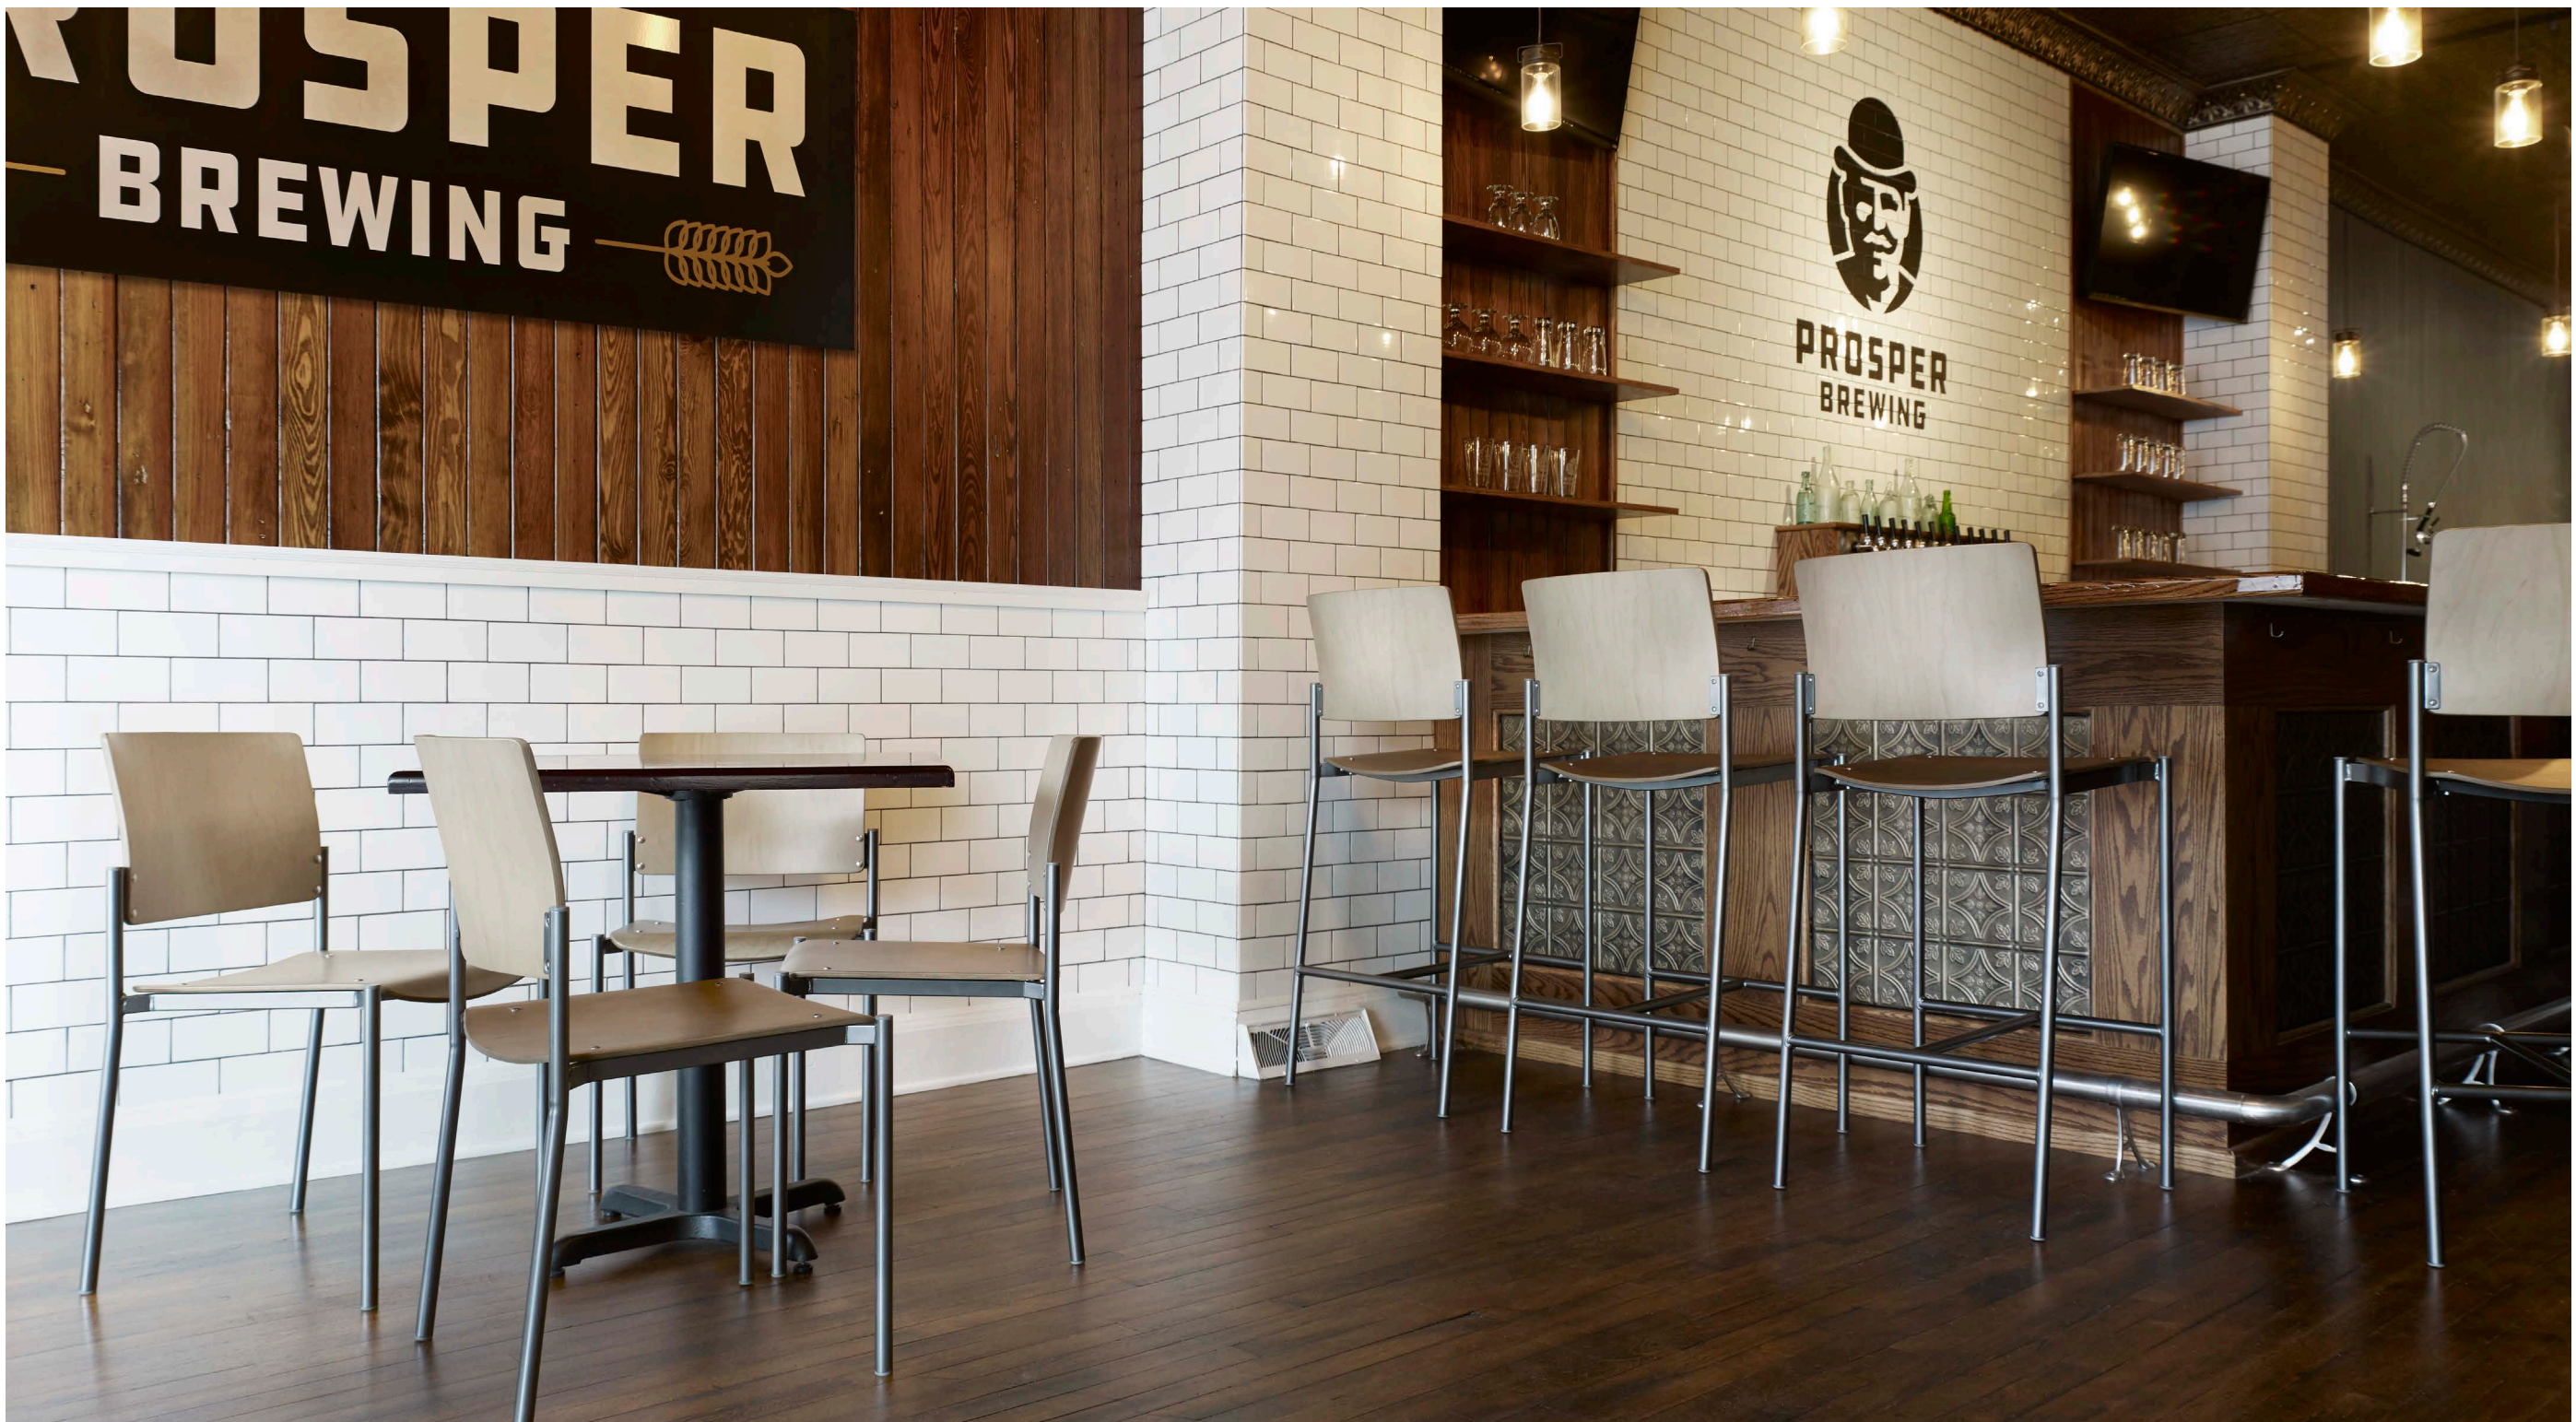

Wall Saver Frame

**PROSPER**  
**BREWING**

**PROSPER**  
**BREWING**

Cache Stools *bar and counter height*

Cache Tables *end tables and coffee tables - tops in Corian, wood, or laminate - frames in 9 powdercoat finishes*