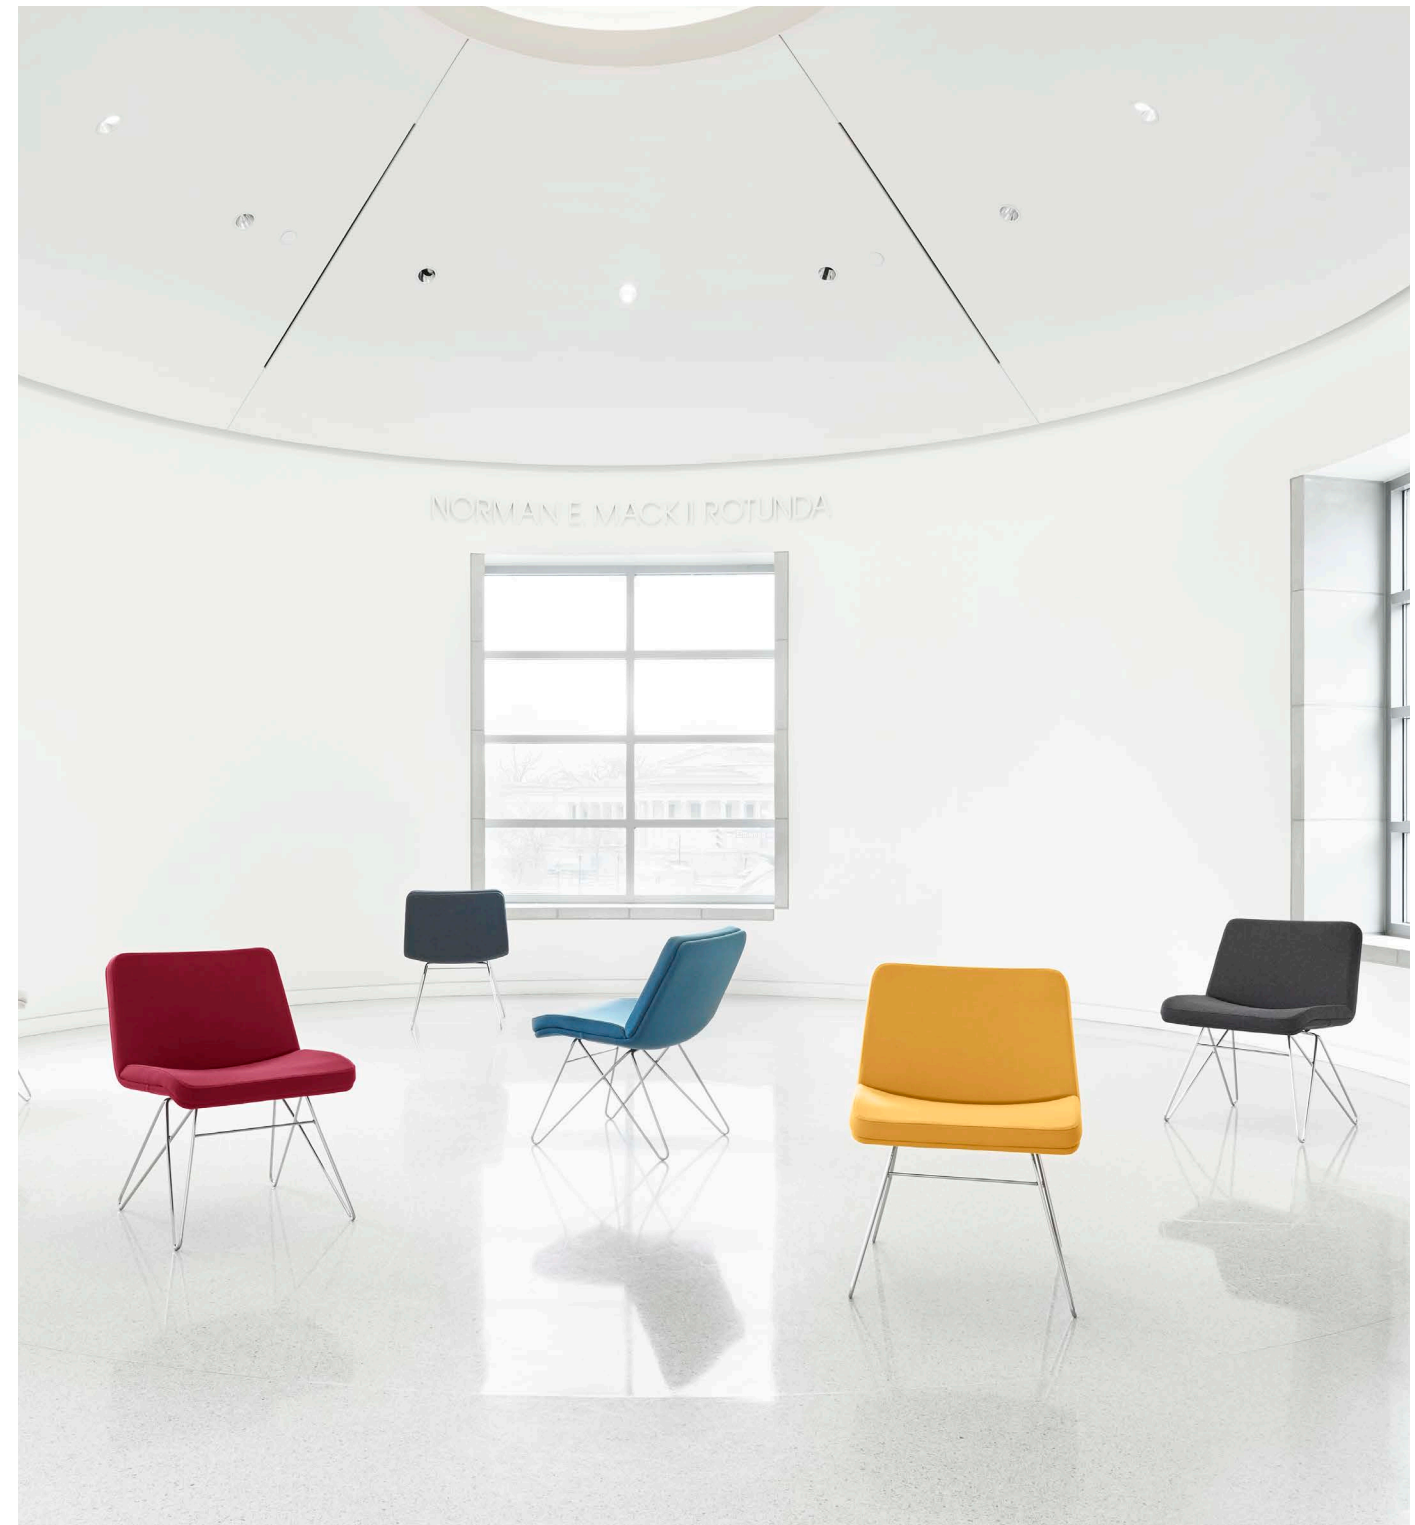

# CRISSCROSS

MULTIUSE

LOUNGE

SWIVEL

# CRISSCROSS

by Joachim Jensen

CrissCross *chair*

CrissCross mid back lounge chair

CrissCross *high back lounge chair*

CrissCross mid back swivel chair

CrissCross *high back swivel chair*

840  
crisscross low back  
chair  
H31 W24 D27  
SEAT  
H17 W24 D18.5