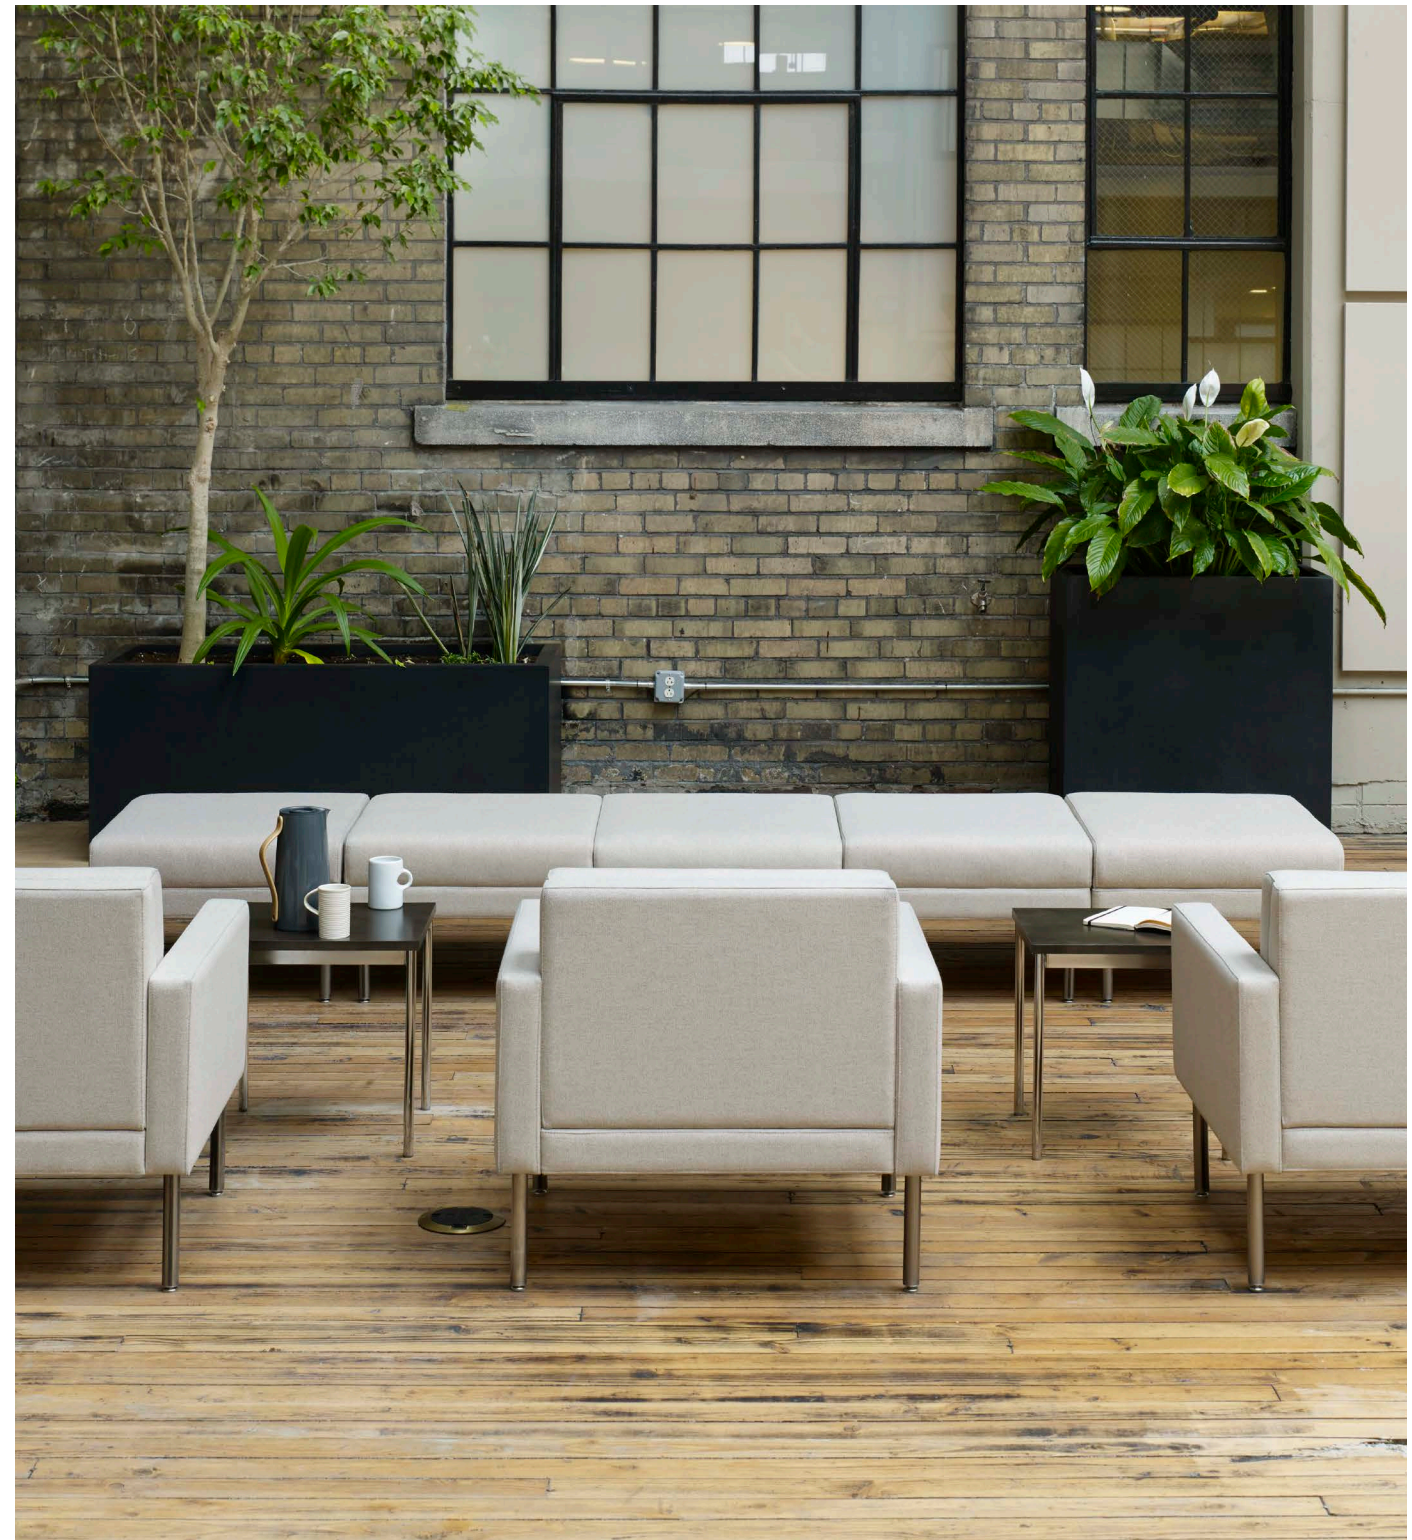

LORE

LOUNGE

SOURCE

LORE

by Joachim Jensen

Lore chair *armless - low arm club - high arm club*

Lore three seat sofa *armless - low arm - high arm*

Lore single seat bench - armless three seat sofa - right arm three seat chaise

Lore right arm three seat chaise - left arm corner unit - two seat bench

Lore Square Leg

Lore Round Leg

2201
Lore club chair
H29 W33 D29

SEAT
H17 W26 D21.5

2202
Lore two seat sofa
H29 W59 D29

SEAT
H17 W52 D21.5