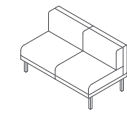

LORE

LOUNGE

SOURCE

LORE

by Joachim Jensen

Lore chair *armless - low arm club - high arm club*

Lore three seat sofa *armless - low arm - high arm*

Lore single seat bench - armless three seat sofa - right arm three seat chaise

Lore right arm three seat chaise - left arm corner unit - two seat bench

Lore Square Leg

Lore Round Leg

2201
Lore club chair
H29 W33 D29

SEAT
H17 W26 D21.5

2202
Lore two seat sofa
H29 W59 D29

SEAT
H17 W52 D21.5

2203
three seat sofa
H29 W85 D29

SEAT
H17 W78 D21.5

2301
Lore armless chair
H29 W26 D29

SEAT
H17 W26 D21.5

2302
Lore armless two seat sofa
H29 W52 D29

SEAT
H17 W52 D21.5

2303
Lore armless three seat sofa
H29 W78 D29

SEAT
H17 W78 D21.5

2401
Lore single seat bench
H17 W26 D29

2402
Lore two seat bench
H17 W52 D29

2403
Lore three seat bench
H17 W78 D29

2501
Lore right arm
corner unit
H29 W29.5 D29

SEAT
H17 W26 D21.5

2601
Lore right arm
two seat chaise
H29 W55.5 D29