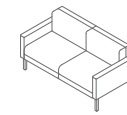

LORE

LOUNGE

SOURCE

LORE

by Joachim Jensen

Lore chair *armless - low arm club - high arm club*

Lore three seat sofa *armless - low arm - high arm*

Lore single seat bench - armless three seat sofa - right arm three seat chaise

Lore right arm three seat chaise - left arm corner unit - two seat bench

Lore Square Leg

Lore Round Leg

2201
Lore club chair
H29 W33 D29

SEAT
H17 W26 D21.5

2202
Lore two seat sofa
H29 W59 D29

SEAT
H17 W52 D21.5

2203
three seat sofa
H29 W85 D29

SEAT
H17 W78 D21.5

2301
Lore armless chair
H29 W26 D29

SEAT
H17 W26 D21.5

2302
Lore armless two seat sofa
H29 W52 D29

SEAT
H17 W52 D21.5

2303
Lore armless three seat sofa
H29 W78 D29

SEAT
H17 W78 D21.5

2401
Lore single seat bench
H17 W26 D29

2402
Lore two seat bench
H17 W52 D29

2403
Lore three seat bench
H17 W78 D29

2501
Lore right arm
corner unit
H29 W29.5 D29

SEAT
H17 W26 D21.5

2601
Lore right arm
two seat chaise
H29 W55.5 D29