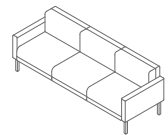

LORE

LOUNGE

SOURCE

LORE

by Joachim Jensen

Lore chair *armless - low arm club - high arm club*

Lore three seat sofa *armless - low arm - high arm*

Lore single seat bench - armless three seat sofa - right arm three seat chaise

Lore right arm three seat chaise - left arm corner unit - two seat bench

Lore Square Leg

Lore Round Leg

2201
Lore club chair
H29 W33 D29

SEAT
H17 W26 D21.5

2202
Lore two seat sofa
H29 W59 D29

SEAT
H17 W52 D21.5

2203
three seat sofa
H29 W85 D29

SEAT
H17 W78 D21.5

2301
Lore armless chair
H29 W26 D29

SEAT
H17 W26 D21.5

2302
Lore armless two seat sofa
H29 W52 D29

SEAT
H17 W52 D21.5

2303
Lore armless three seat sofa
H29 W78 D29

SEAT
H17 W78 D21.5

2401
Lore single seat bench
H17 W26 D29

2402
Lore two seat bench
H17 W52 D29

2403
Lore three seat bench
H17 W78 D29

2501
Lore right arm
corner unit
H29 W29.5 D29

SEAT
H17 W26 D21.5

2601
Lore right arm
two seat chaise
H29 W55.5 D29