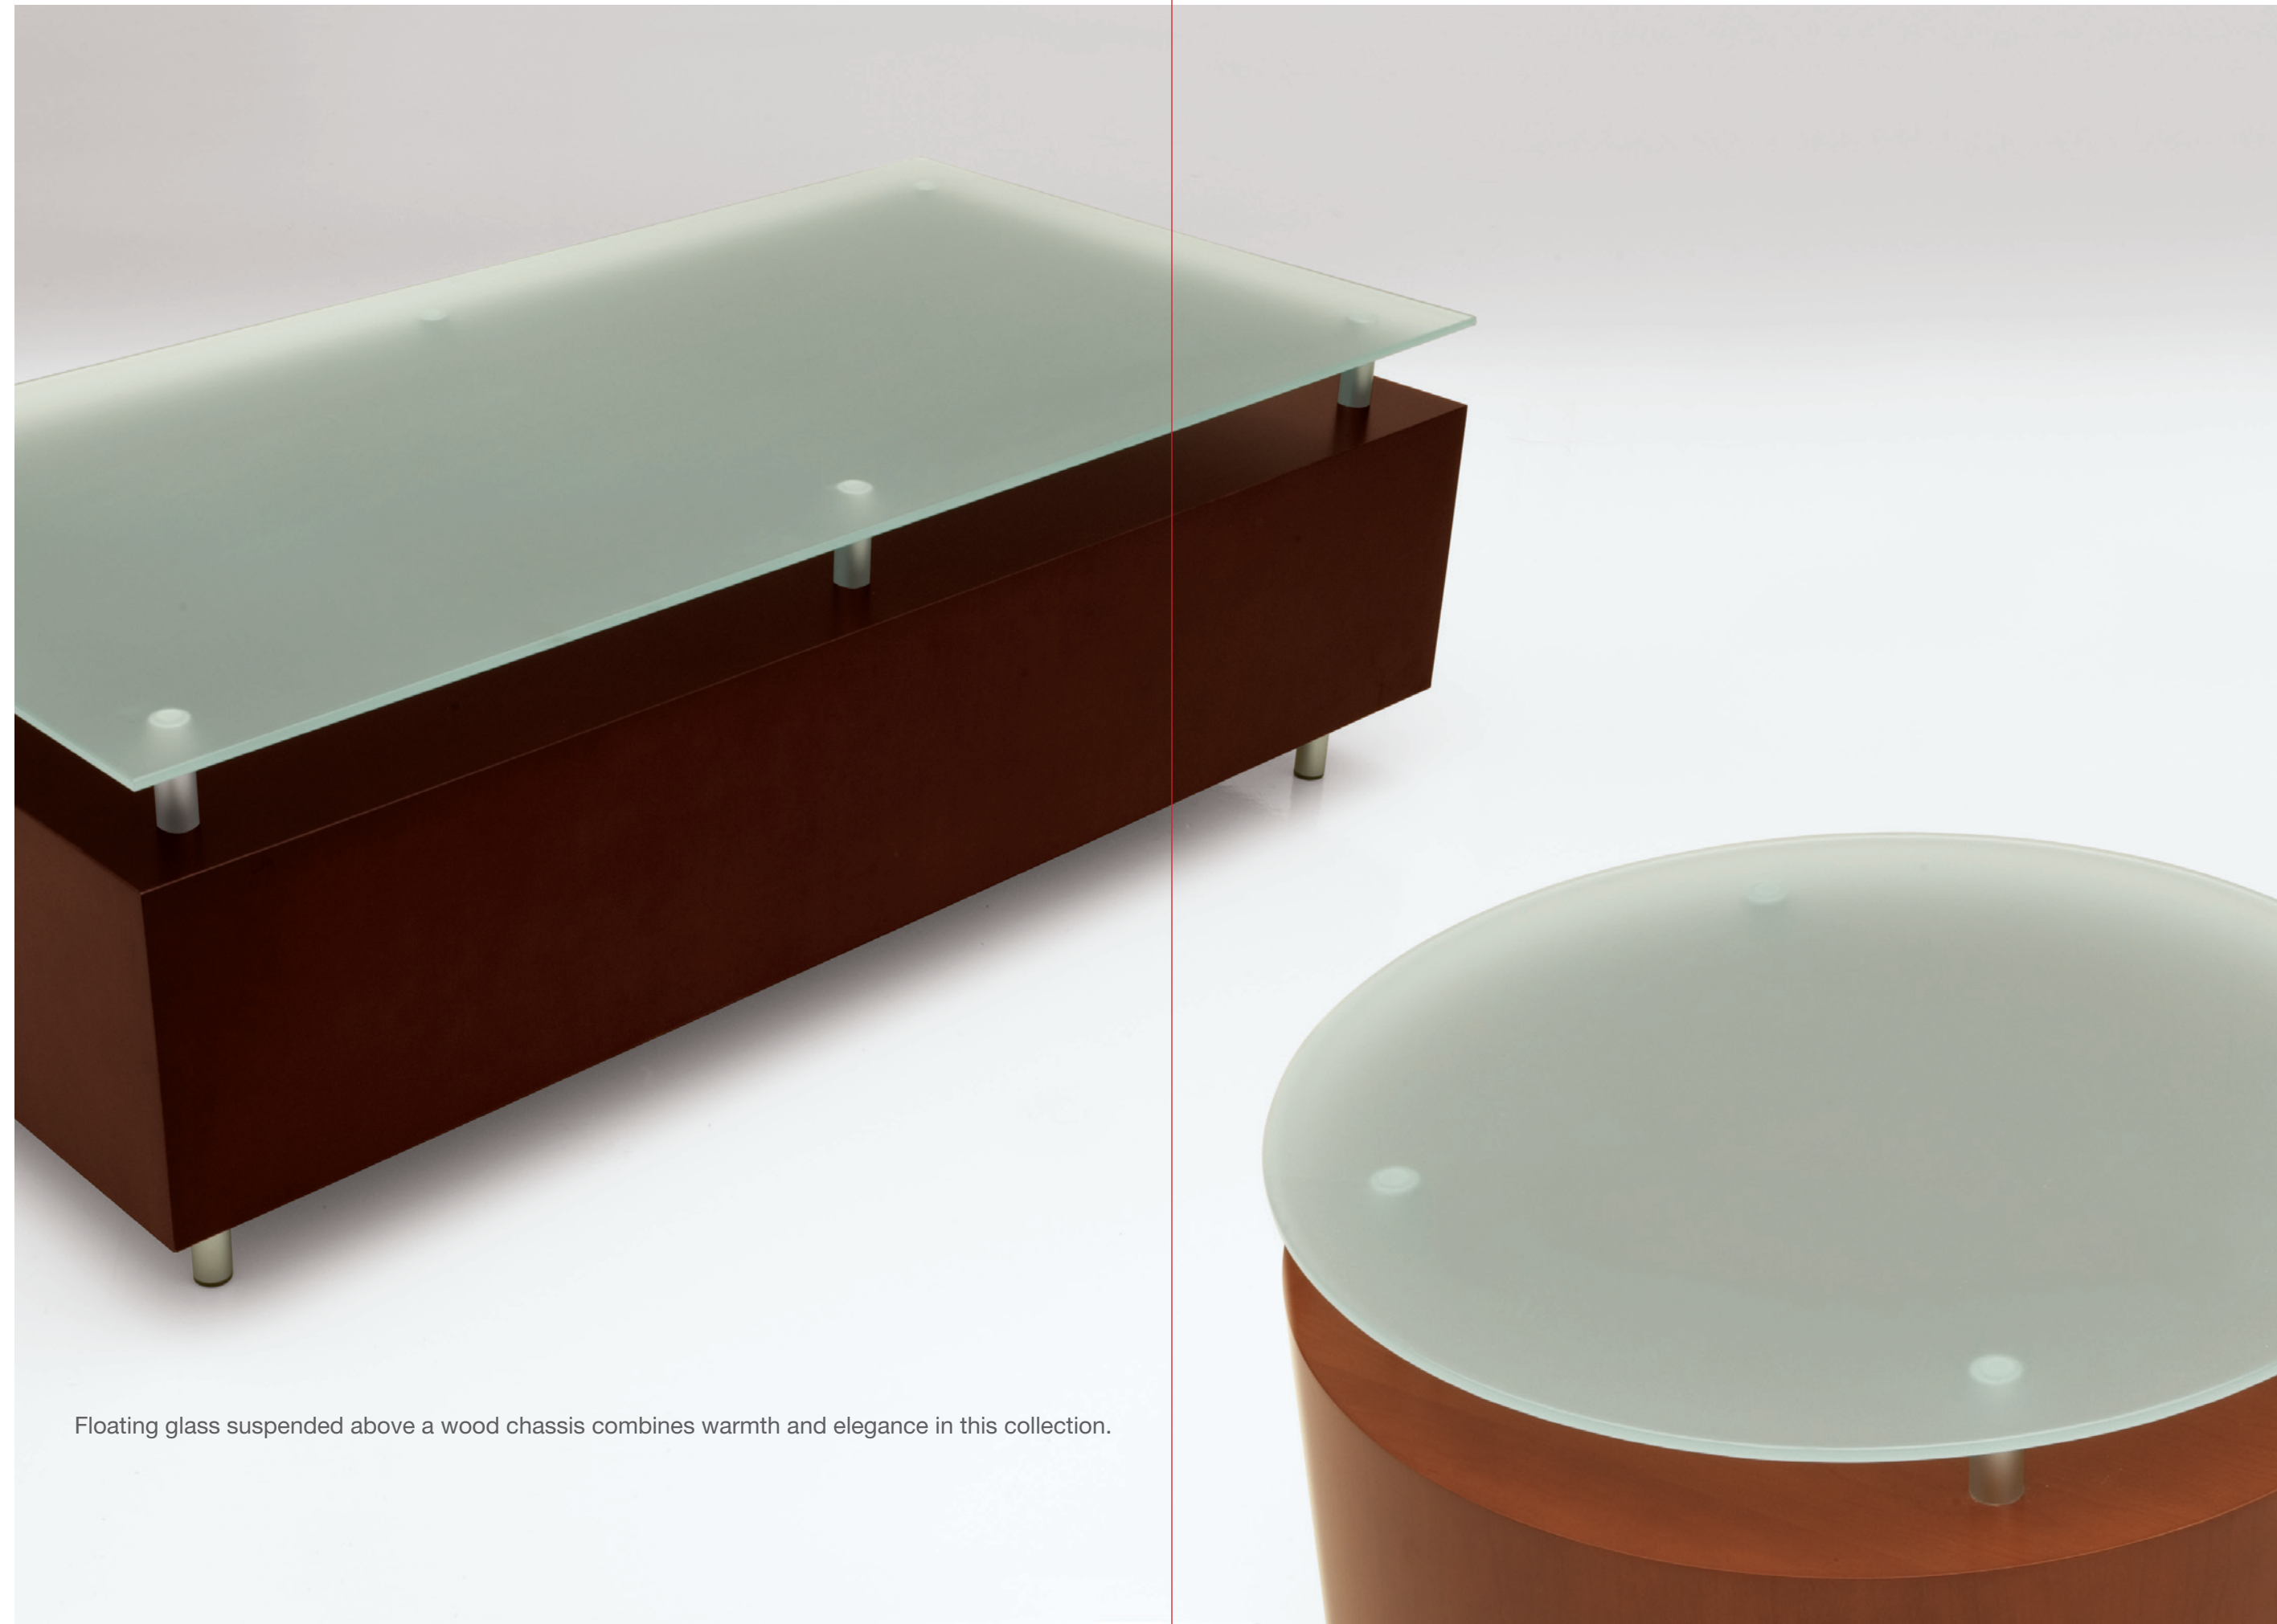

VIRTU TABLES

krug

VIR4-24-24-21-0

VIR4-36-36-16-0

VIR4-24D-16-1

VIR4-24-24-16-1

All products are air emissions certified and are available as FSC® certified

krug

solutions@krug.ca | www.krug.ca | 1.888.578.KRUG

Floating glass suspended above a wood chassis combines warmth and elegance in this collection.

Frosted glass top

Reverse diamond pattern

Laminate top