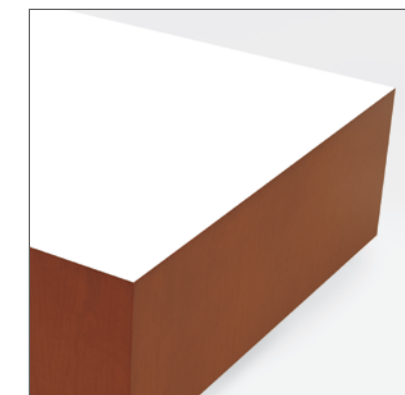

VIRTU TABLES

krug

VIR4-24-24-21-0

VIR4-36-36-16-0

VIR4-24D-16-1

VIR4-24-24-16-1

All products are air emissions certified and are available as FSC® certified

krug

solutions@krug.ca | www.krug.ca | 1.888.578.KRUG

Floating glass suspended above a wood chassis combines warmth and elegance in this collection.

Frosted glass top

Reverse diamond pattern

Laminate top