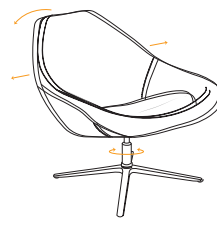

Meteor

the brilliance of lounge in motion

SEATING

great things happen in a chair

You are welcome to sit any
way you would like to sit.

Drop down. Rest back. Lean to the left. Lean to the right.
The cradling support of Meteor has your back. However
you like to sit. Or swivel. Or rock. Or sway. Meteor has that too.

options

controls (“the motion-lounge experience”)

Fixed.

Swivel.

Rock & swivel.

Rock, sway & swivel.

bases

Polished aluminum fixed-height base.

Matte black fixed-height base.

Brushed steel fixed-height base.

Matte black wire frame X base.

Silver wire frame X base.

ottomans

Luna.

Chico.

Please visit our website to find your local representative and browse additional options for this series.