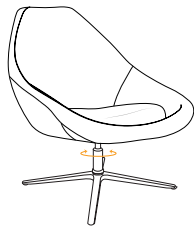

Meteor

the brilliance of lounge in motion

SEATING

great things happen in a chair

You are welcome to sit any
way you would like to sit.

Drop down. Rest back. Lean to the left. Lean to the right.
The cradling support of Meteor has your back. However
you like to sit. Or swivel. Or rock. Or sway. Meteor has that too.

Meteor

noun

*a small body of matter observable
as a brilliant streak of light.*

As in the brilliantly comfortable
collaborative/lounge/executive
guest rocking, swaying, 360° turning
experience packed into a small and
sleek, soft seating profile.

also see *shooting star, atmospheric
phenomenon.*

Yeah.

features

- Open shape for sitting any which way.
- Separate seat for contrasting upholstery.
- Four control options: fixed, swivel, rock & swivel, rock, sway & swivel.
- Companion ottomans available.
- 300 lb weight capacity.
- 6 year warranty.

options

controls (“the motion-lounge experience”)

Fixed.

Swivel.

Rock & swivel.

Rock, sway & swivel.

bases

Polished aluminum fixed-height base.