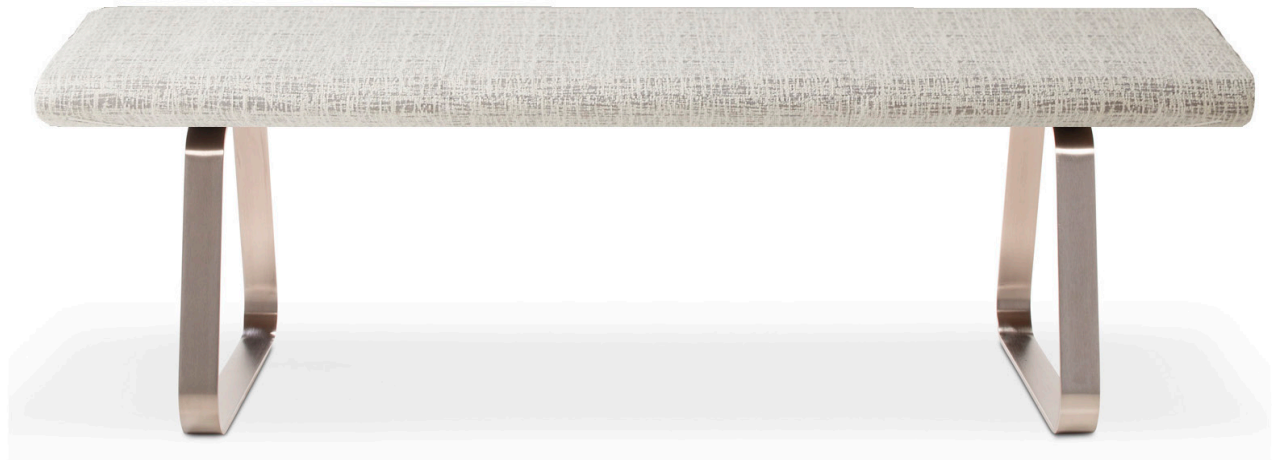

Chico benches

low-profile seats that elevate a space

via[®]
SEATING

great things happen in a chair

features

- Design delivers ample seating space without overpowering the room.
- Choice of 60" or 40" long length.
- Option to upholster the benches' side semi-circles and each seat section in different fabrics.
- 2000 lb max weight.
- 6 year warranty.

Design by
Hindenes, Berg
& Knudsen

Studio KBH is made up of designers Steinar Hindenes, Anders Berg and Petter Knudsen. The trio were all educated at Bergen Academy of Art

and Design. KBH mainly works with furniture, product and interior designs, but is also involved in a series of project based design initiatives. In partnership with manufacturers, they aim to create material and production driven objects with a distinct character.