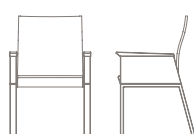

Interlude lounge and multiple seating

Interlude

Features

- Clean-thru design
- Upholstered arms, seat and back
- Clean-thru design
- Tight cushion
- Curved upholstered front panel for easy egress
- Non-marring adjustable glides

Guest chair, closed arms

1922

w25" d24.5" h36.75"

Loveseat, closed arms

1922-2

w46" d24.5" h36.75"

Bariatric, closed arms

1922-OB