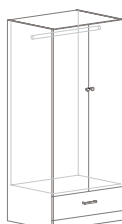

Theatre three drawer bedside cabinet with 3DL spill groove top and forte pull

Theatre three drawer bedside cabinet with Modern Amenity bariatric seating

Theatre one drawer, open on bottom bedside cabinet

## Statement of line

Bedside cabinet,  
one drawer, open bottom  
**TH-W1721BC3**  
w17" d21.5" h30"

Bedside cabinet,  
one drawer, hinged door  
**TH-W2221LBC4**  
w21.5" d21.5" h30"

Bedside cabinet,  
three drawers  
**TH-W1721BC1**  
w17" d21.5" h30"

Dresser, three drawers  
**TH-W3421DR**  
w33.5" d21.5" h30"

Dresser, four drawers  
**TH-W3438DR**  
w33.5" d21.5" h38.25"

Writing desk shell  
**TH-W4821WDS**  
w48" d21.5" h30.5"

Writing desk,  
one drawer  
**TH-W4821LDWD**  
w48" d21.5" h30.5"

Writing desk,  
three drawers  
**TH-W4821LPWD**  
w48" d21.5" h30.5"

Dresser hutch,  
three drawers  
**TH-W3241HN**  
w32" d12" h41.25"

Storage wardrobe  
**TH-W7120LSW**  
w20" d25" h71.25"

Wardrobe,  
one bottom drawer  
**TH-W7132WA1**  
w32" d25" h71.25"